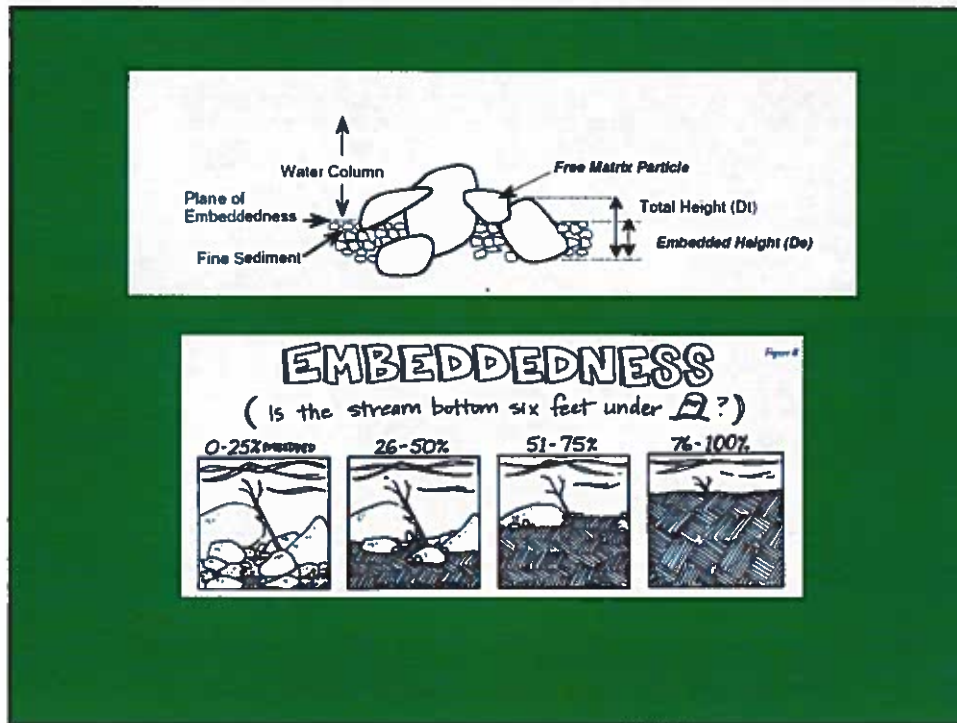

Threats to the hellbender in
Maryland:

- Water Quality Degradation
- Invasive Species
- Predation
- Stream Embedding

Brown Trout

Prey and Predator

Hellbender Conservation Strategies

- Keep the streams clean!
- Stop stocking non-native predators
- Prevent invasive species
- Artificial nesting boxes
- Stocking / head-starting