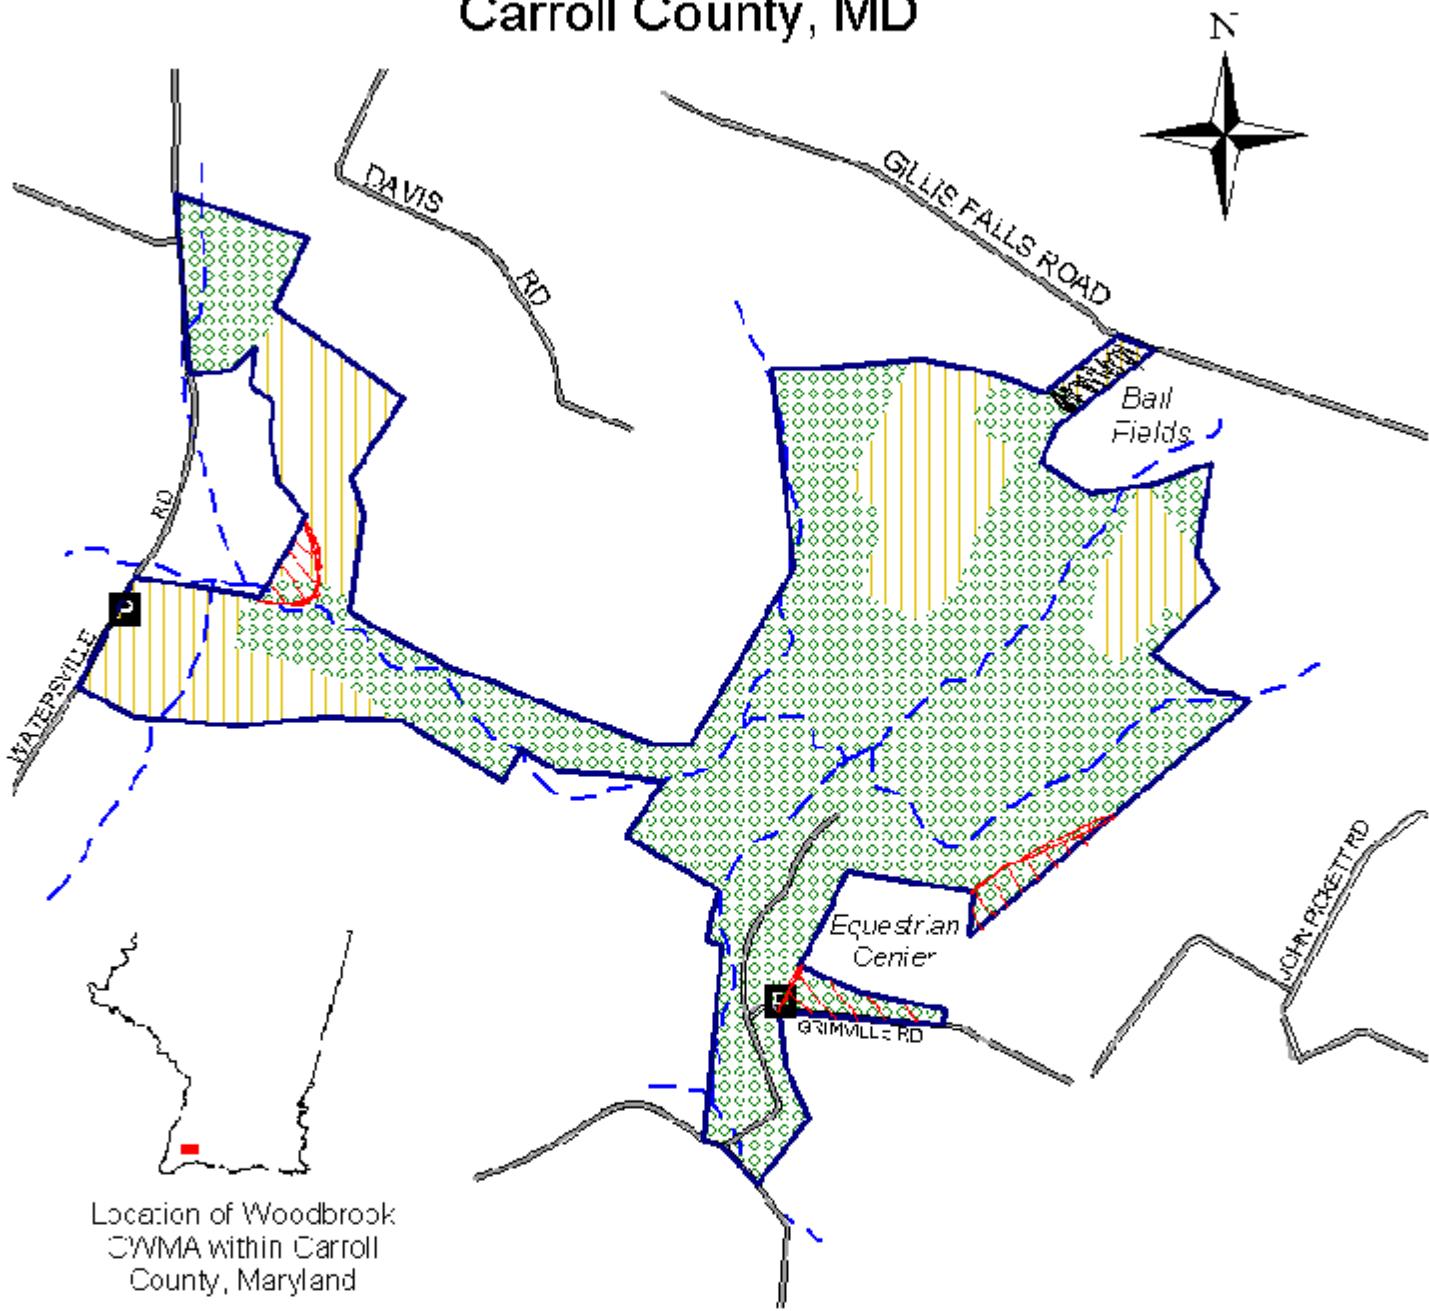

# Woodbrook Cooperative Wildlife Management Area

Carroll County, MD

Location of Woodbrook CWMA within Carroll County, Maryland

- Parking Areas
- CWMA Boundary
- Roads
- Streams
- Forest
- Field/Open