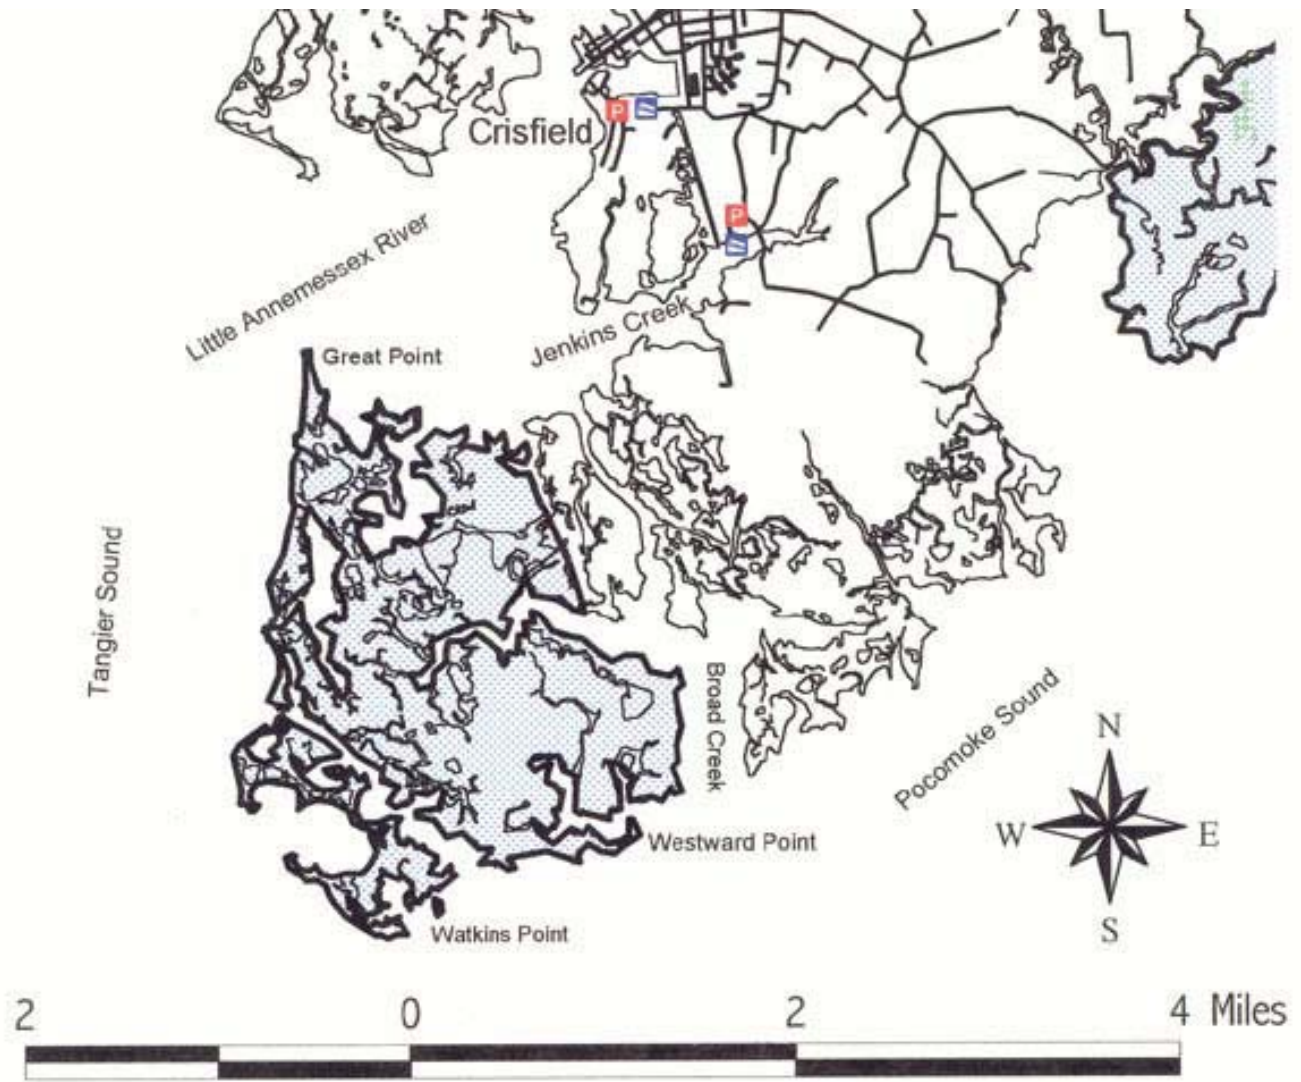

# Map of Cedar Island Wildlife Management Area

-  Parking
-  Primitive Camping
-  Boat Ramp
-  Cedar Island WMA Boundary
-  Roads and Trails
-  Forest
-  Field
-  Marsh

Dept. of Natural Resources  
Wildlife & Heritage Service  
Wellington WMA  
32733 Dublin Road  
Princess Anne, Md. 21853  
(410) 543-8223