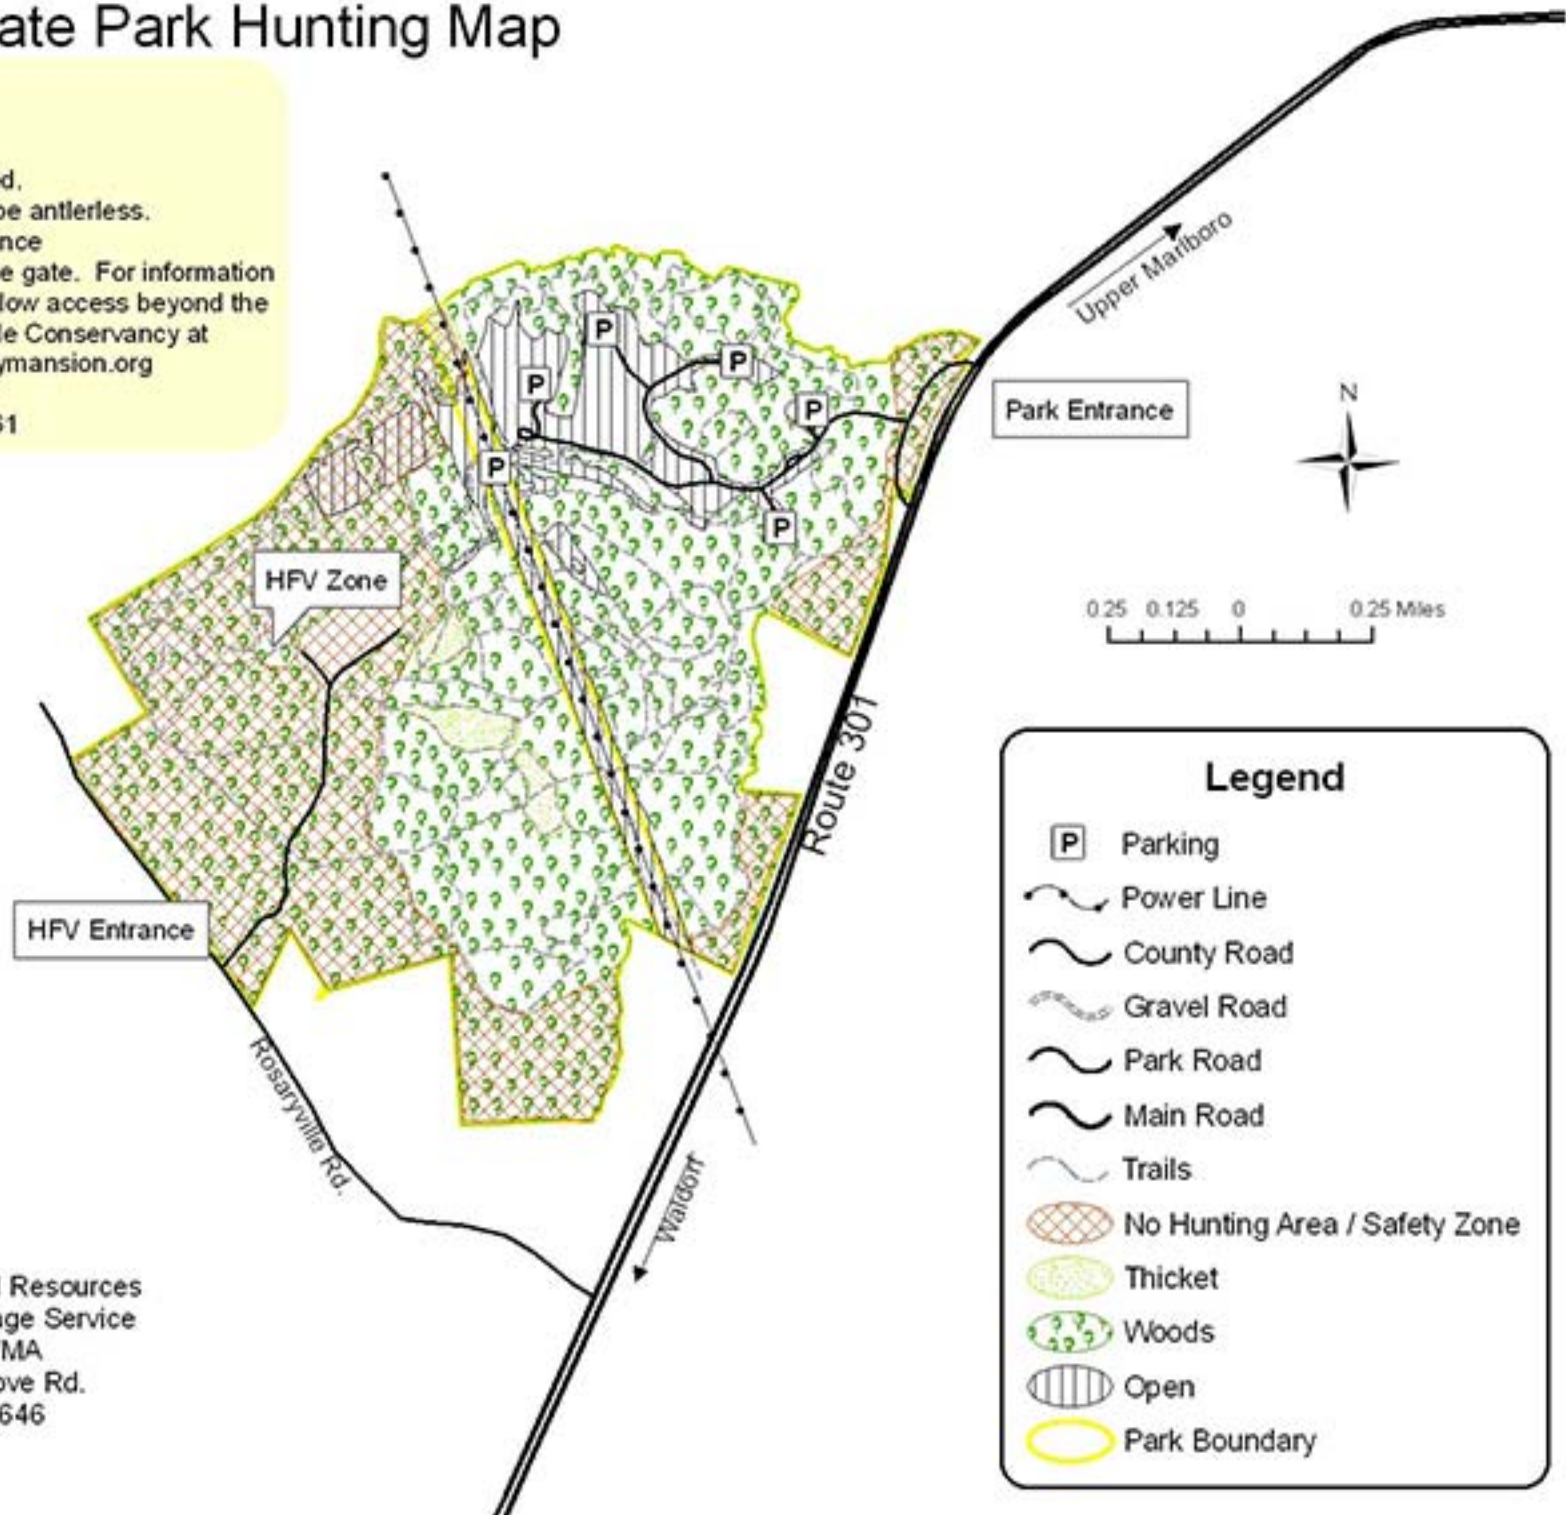

Rosaryville State Park Hunting Map

Area Information:

1. Archery Deer Hunting Only.
2. Permit and Reservation Required.
3. The first deer harvested MUST be antlerless.
4. Access to the Park is in accordance with the information posted at the gate. For information on purchasing a pass that will allow access beyond the front gate, contact the Rosaryville Conservancy at 301-856-9656 or www.mountairymansion.org
5. For further information, call Myrtle Grove WMA 301-743-5161

Location of Rosaryville SP within PG County

Dept. of Natural Resources
Wildlife & Heritage Service
Myrtle Grove WMA
5625 Myrtle Grove Rd.
LaPlata, MD 20646
301-743-5161

Legend

- Parking
- Power Line
- County Road
- Gravel Road
- Park Road
- Main Road
- Trails
- No Hunting Area / Safety Zone
- Thicket
- Woods
- Open
- Park Boundary