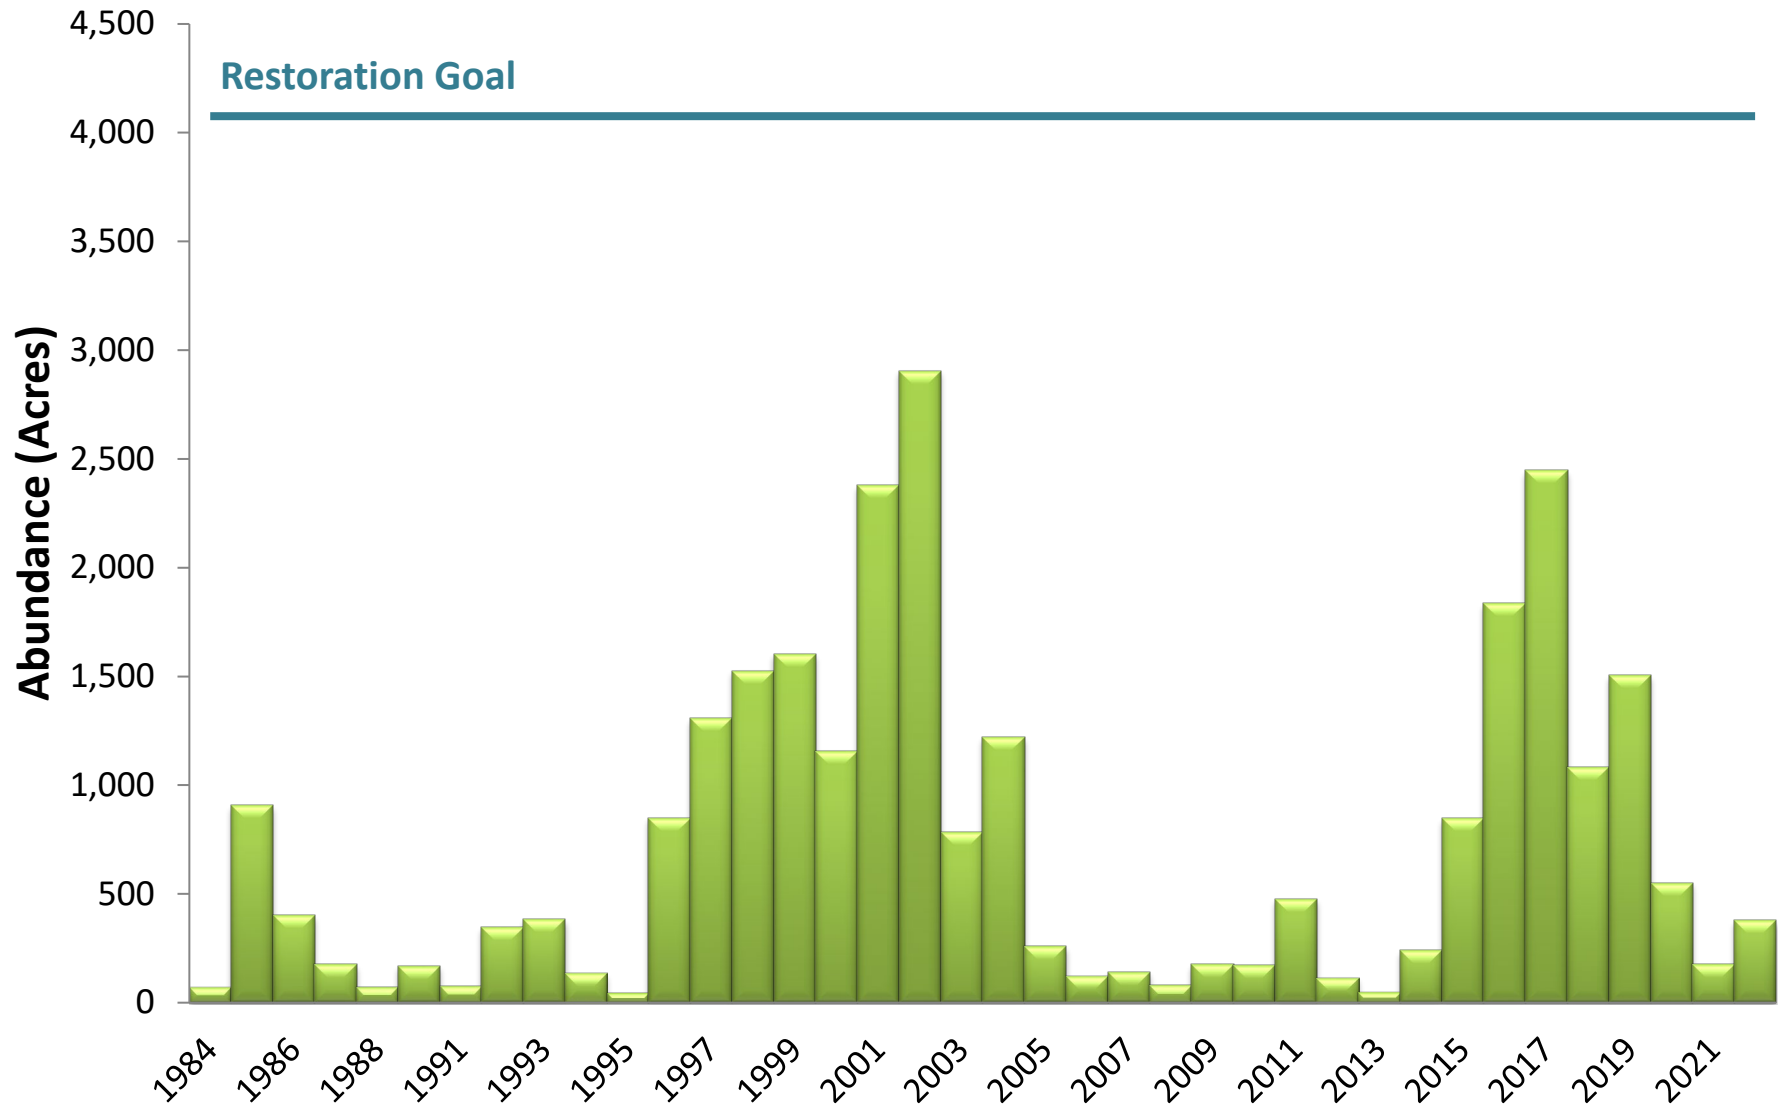

Little Choptank River (Mesohaline)

Partial data for 2018