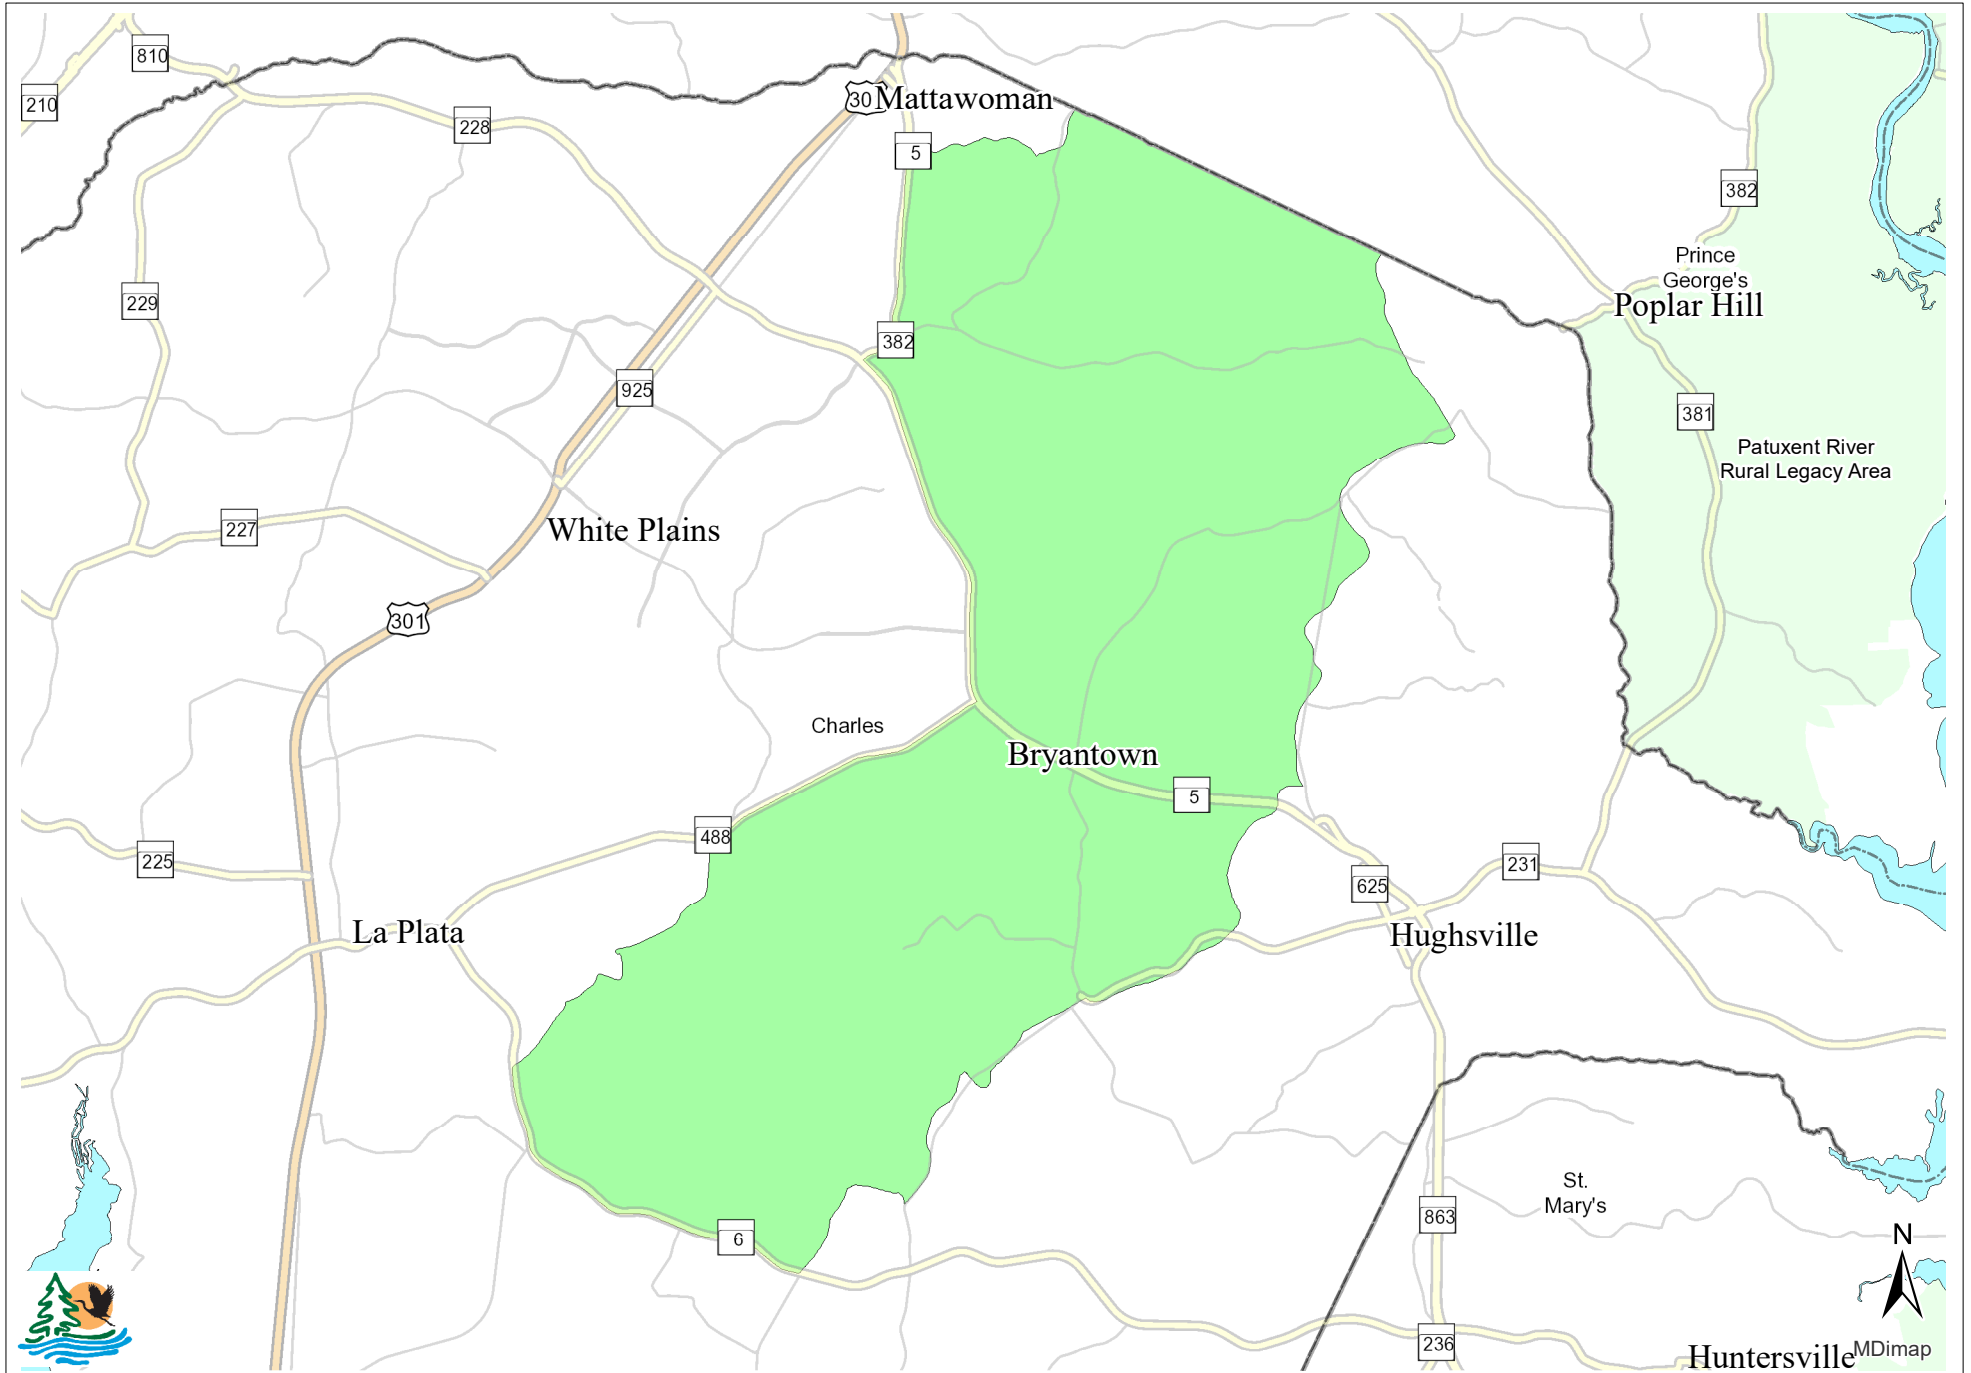

Zekiah Watershed Rural Legacy Area

Map Production Date: January 2019