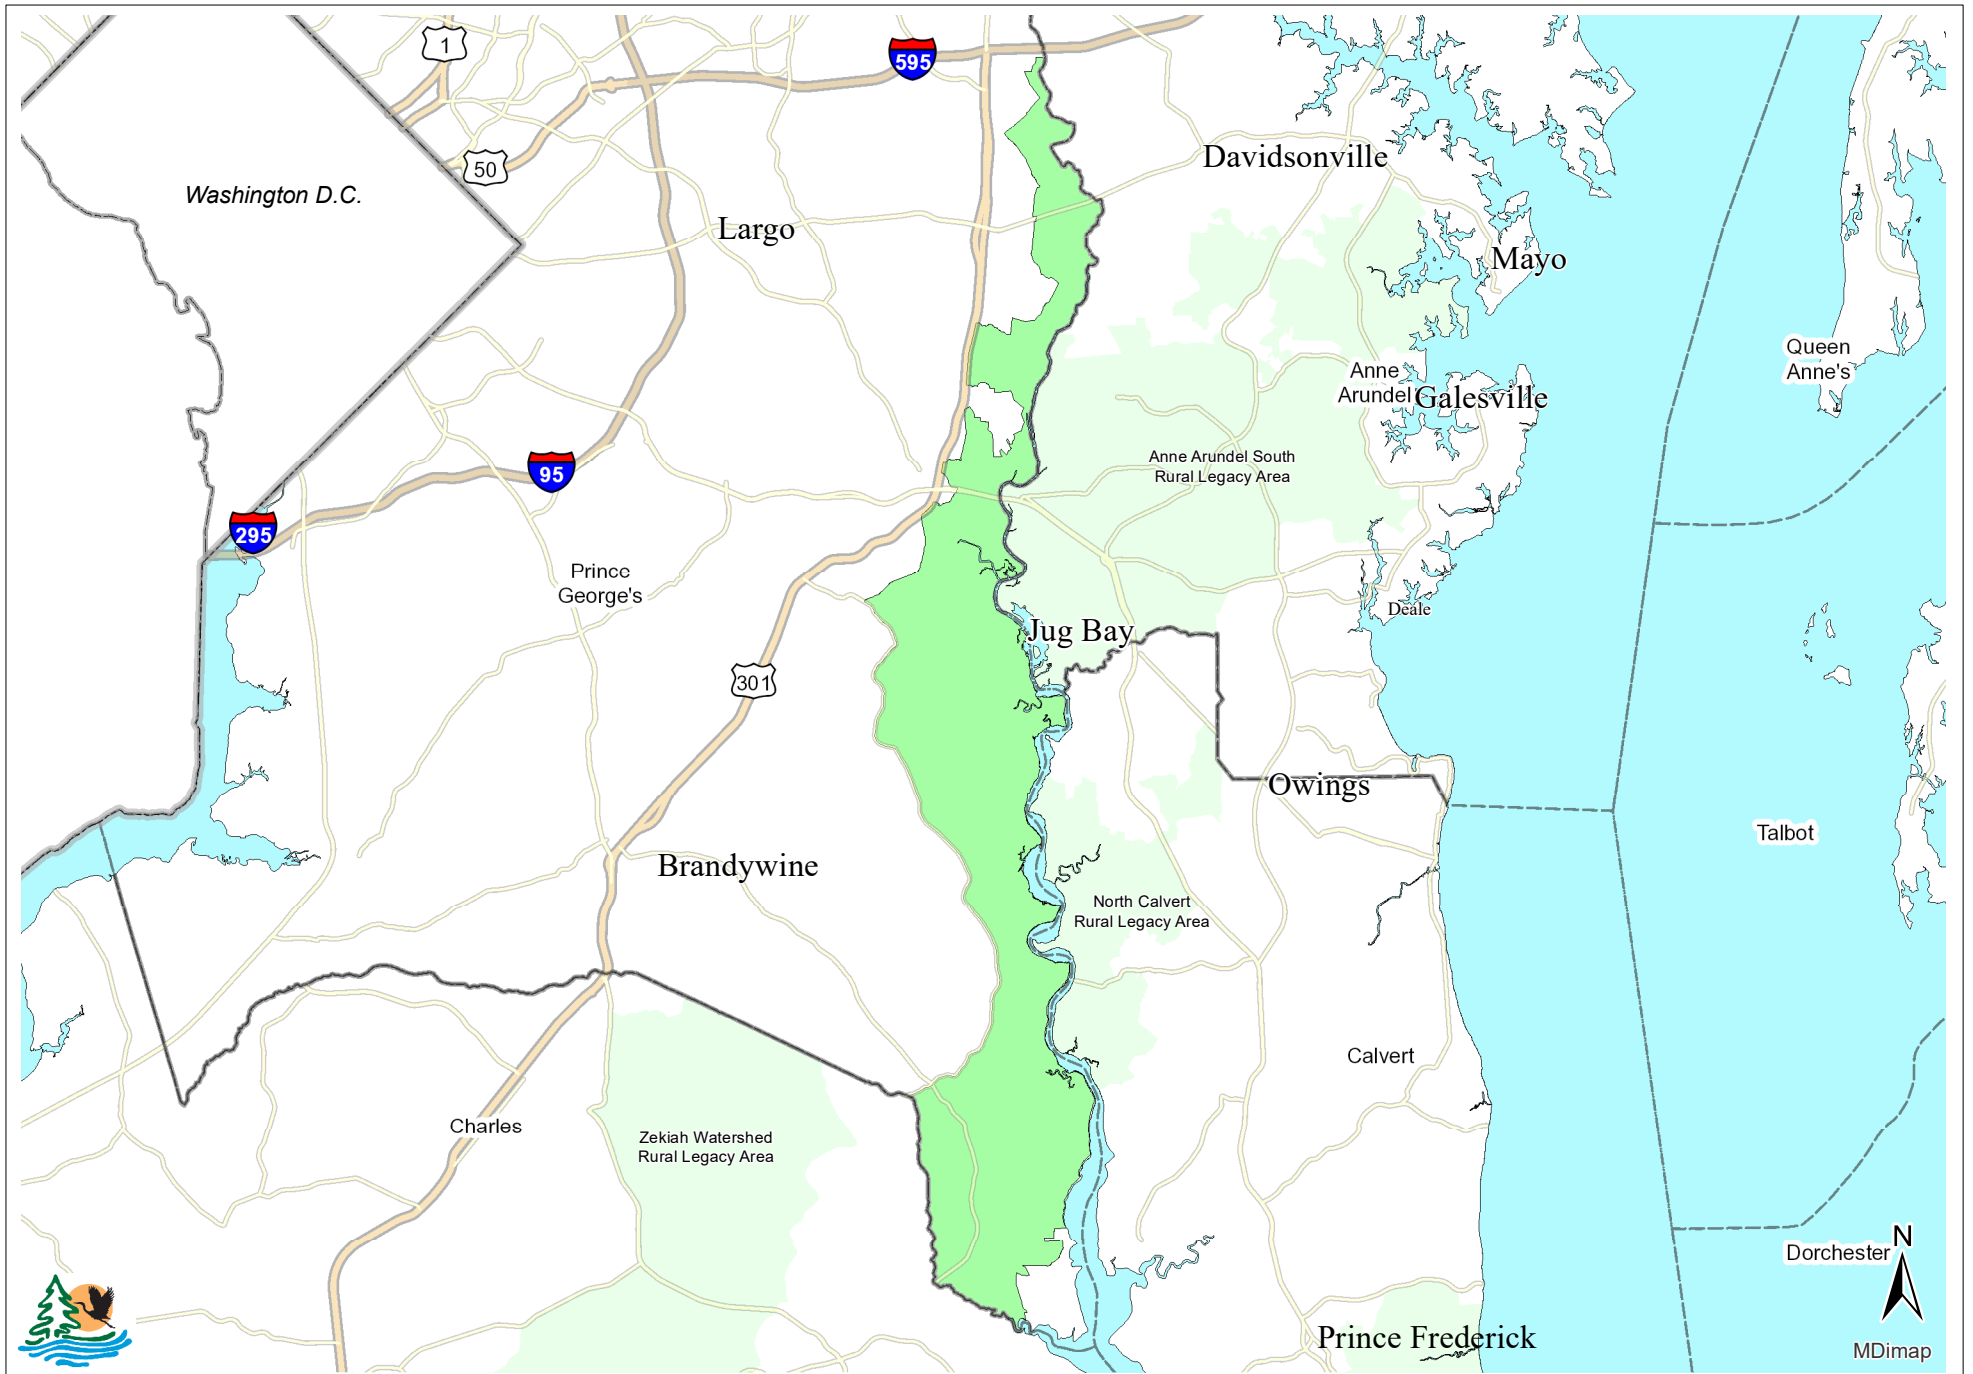

Patuxent River Rural Legacy Area

Map Production Date: January 2019