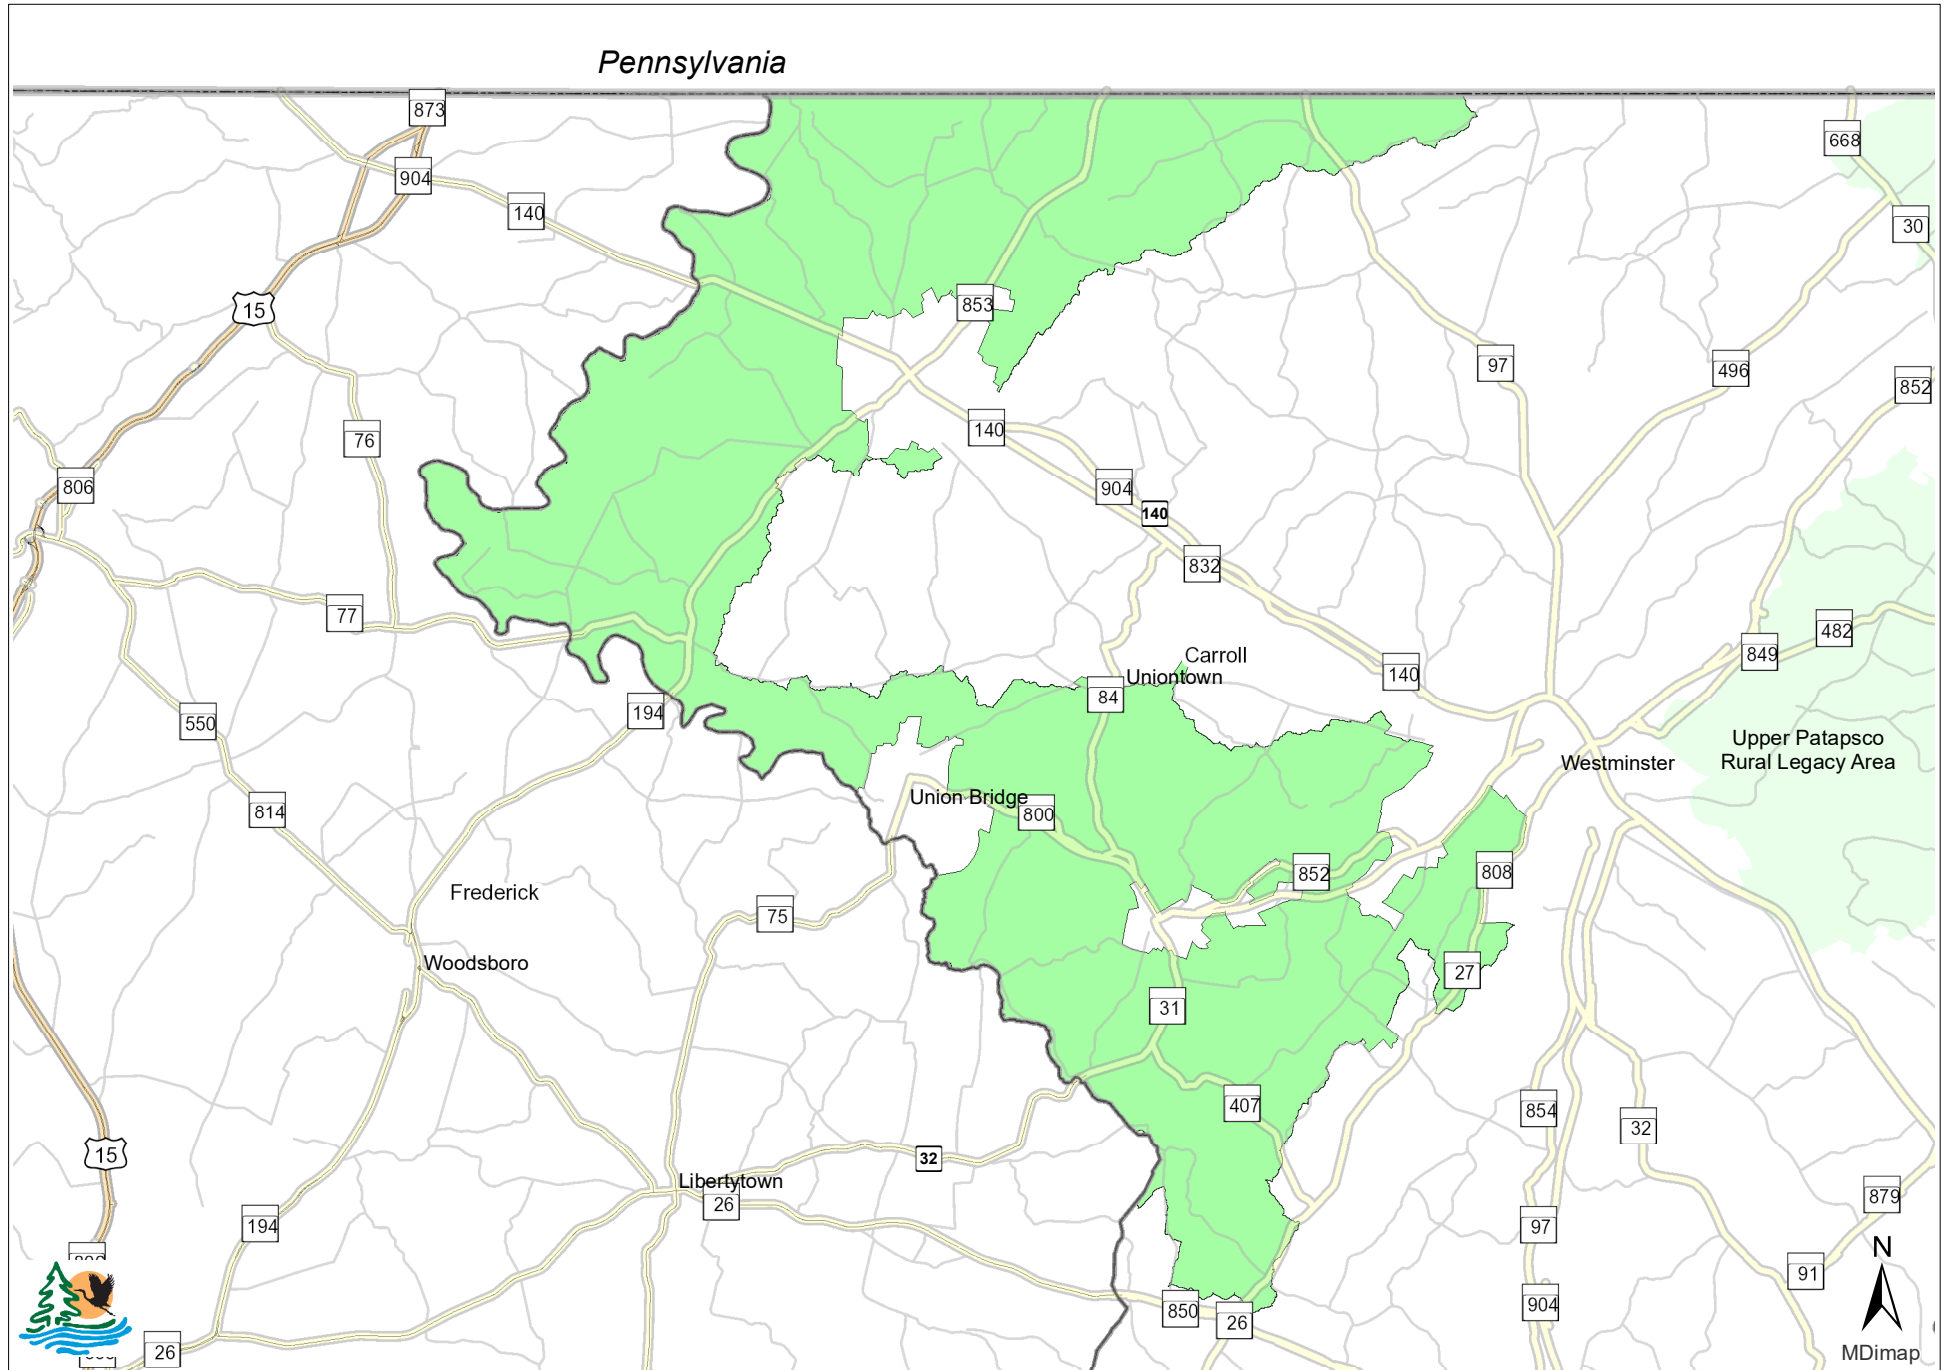

Little Pipe Creek Rural Legacy Area

Map Production Date: January 2019