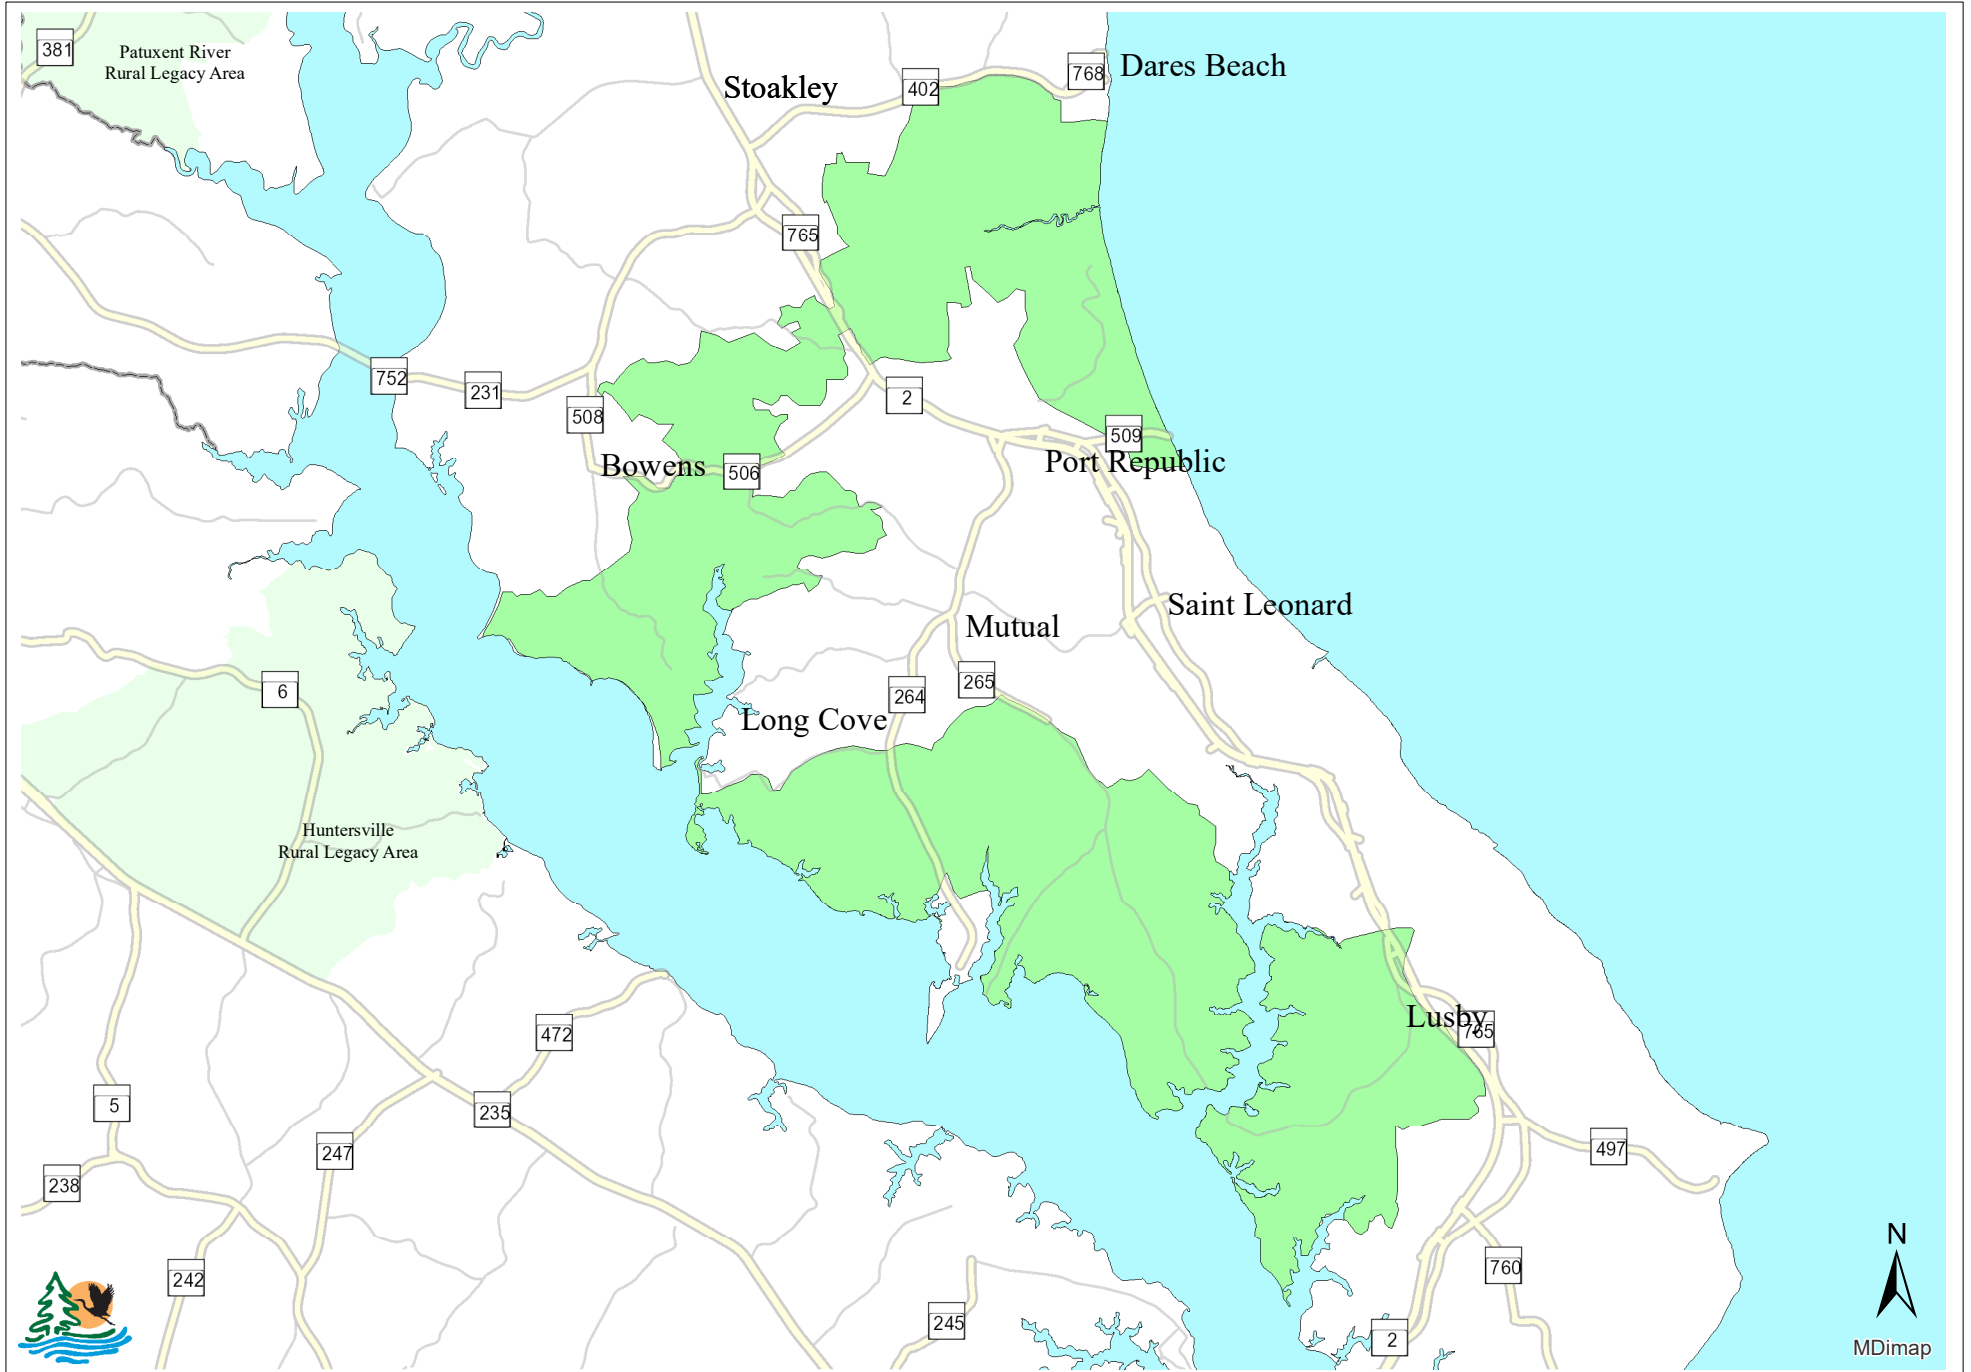

Calvert Creeks Rural Legacy Area

Map Production Date: January 2019