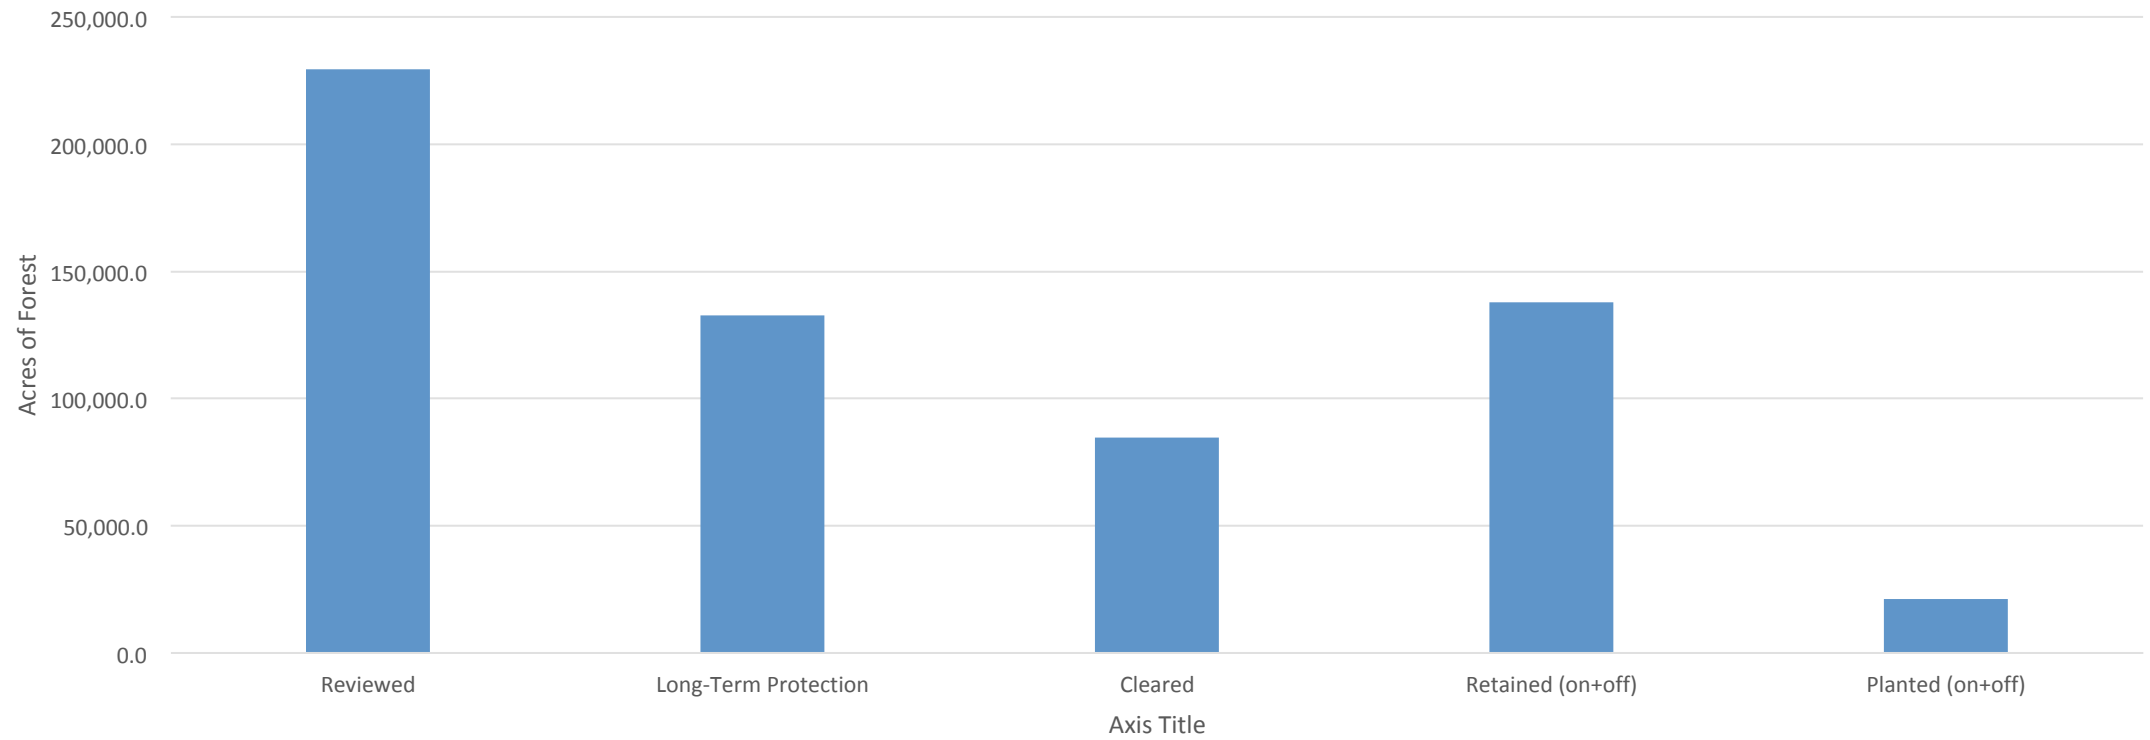

# MD Forest Conservation Act, summary of annual reports, FY1992-2017

Statewide Forest Acres Reported,  
MD Forest Conservation Act, FY1992-2017