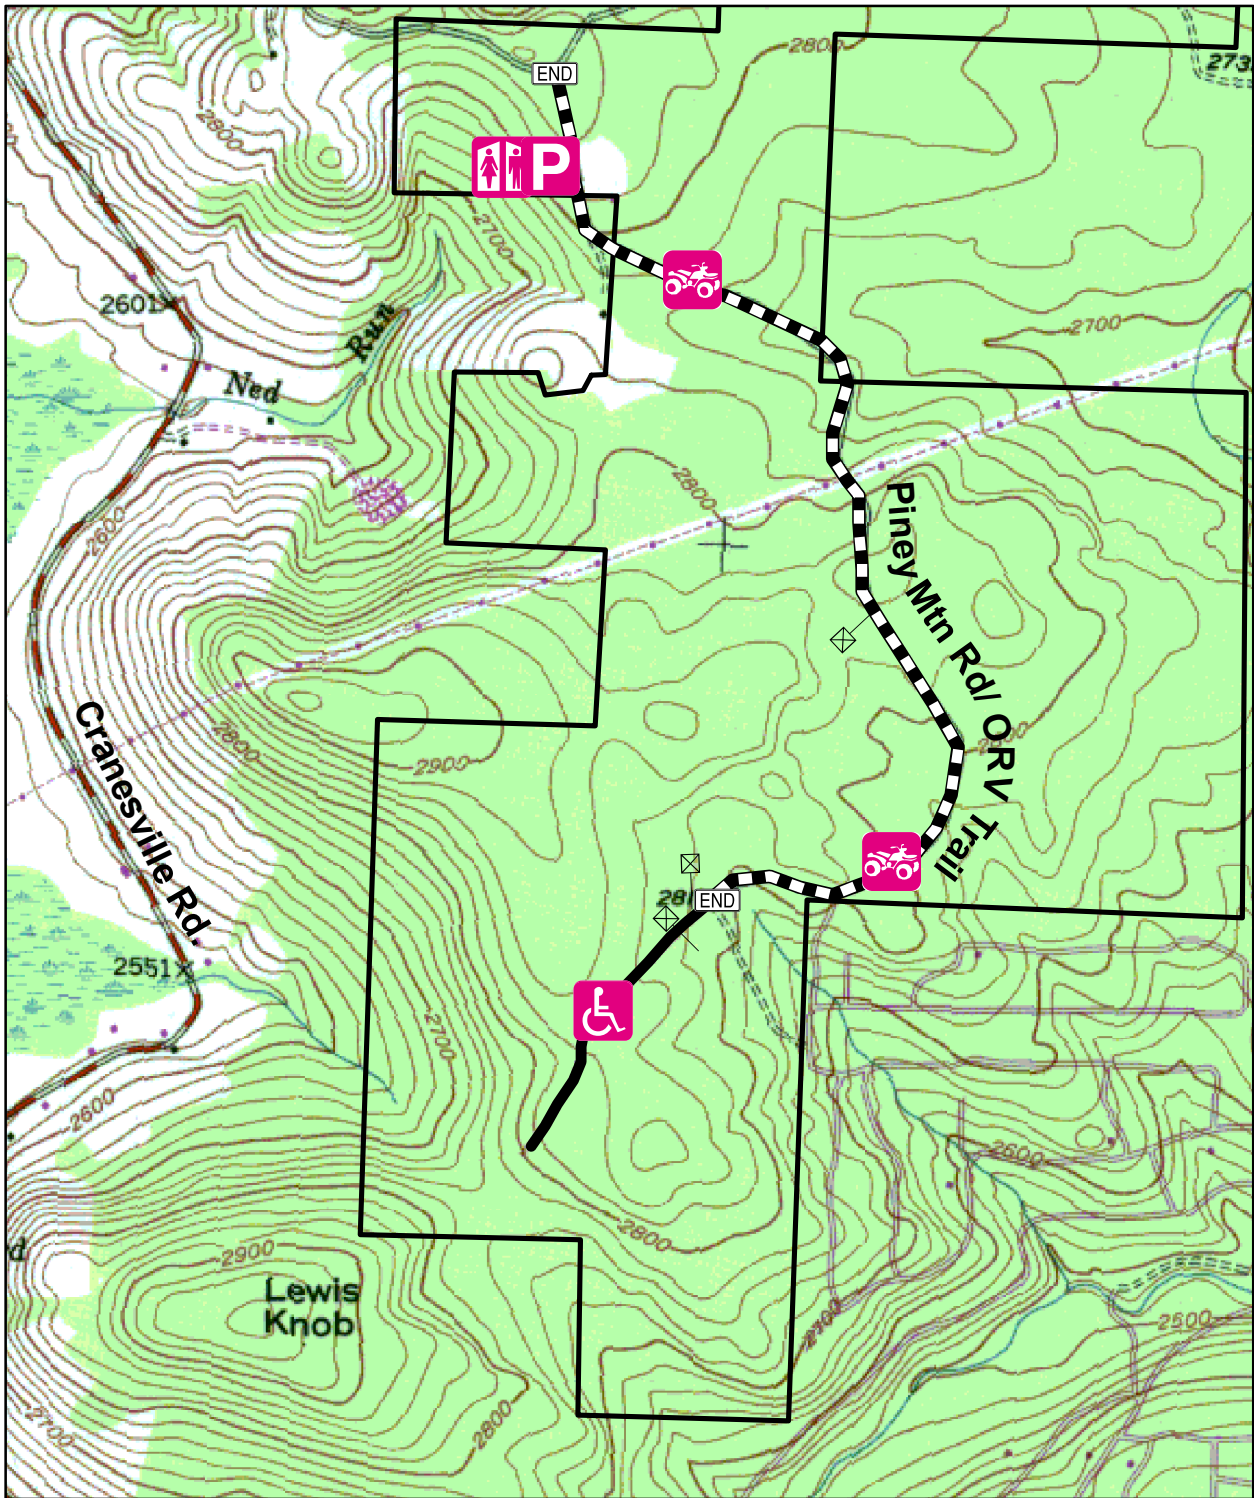

# PINEY MOUNTAIN ROAD/ O.R.V. TRAIL (1.7 MILE)

 Piney Mtn. Rd. O.R.V. Trail

Restrooms

Parking

Designated Trail

Handicap Hunter Access Rd.

 State Boundary Line

Gate

End of Trail