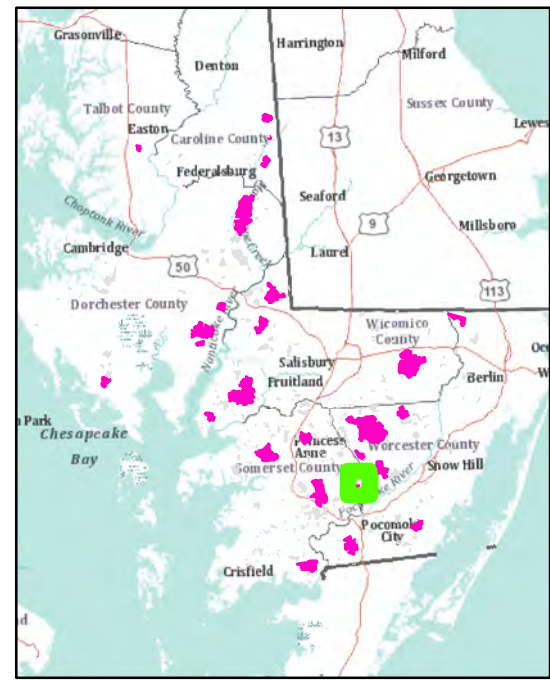

Legend		
Chesapeake Forest	Roads	DNR Lands
Public Hunting Tracts	Right-of-Way	State Park
Not Open for Public Hunting	Disabled Access	Wildlife Management Area
Parking Area	Forest Roads	Other DNR Lands
	Forest Trails	Pocomoke State Forest

WR25 - CREEK COMPLEX - 868 ACRES - WORCESTER COUNTY