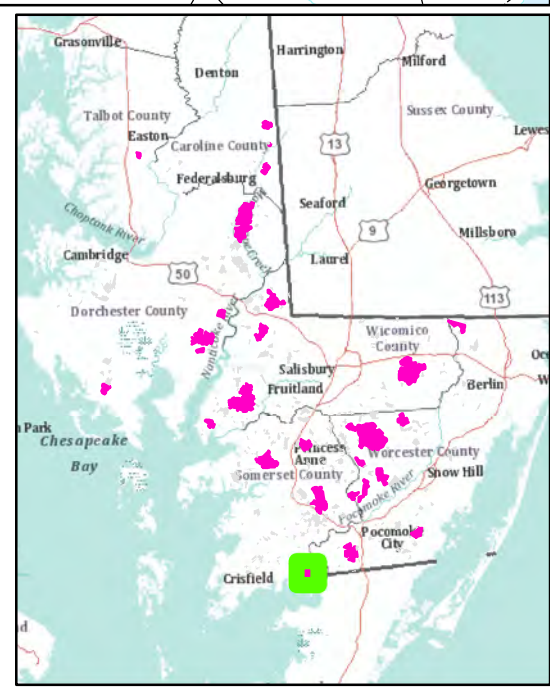

Legend		
<b>Chesapeake Forest</b>	<b>Roads</b>	<b>DNR Lands</b>
Public Hunting Tracts	Right-of-Way	State Park
Not Open for Public Hunting	Disabled Access	Wildlife Management Area
Parking Area	Forest Roads	Other DNR Lands
	Forest Trails	Pocomoke State Forest

## S55 - MARUMSCO COMPLEX - 1087 ACRES - SOMERSET COUNTY