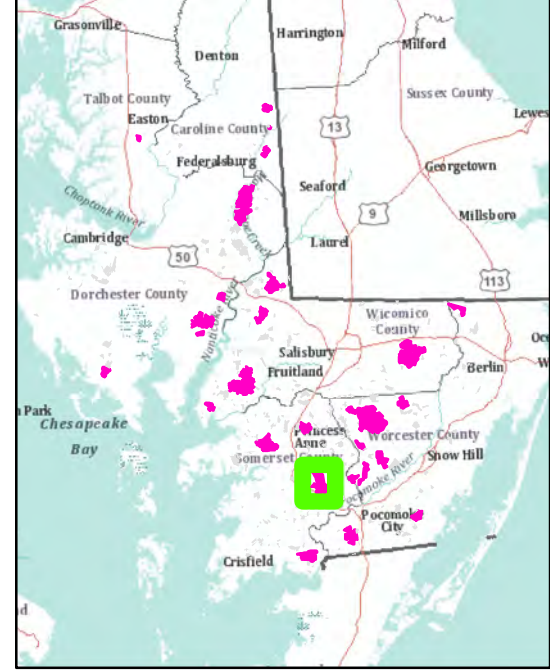

ASC-DNR Forest Service 6/2012

CHESAPEAKE FOREST PUBLIC USE AREAS

S27 - WELLS COMPLEX - 1915 ACRES - SOMERSET COUNTY