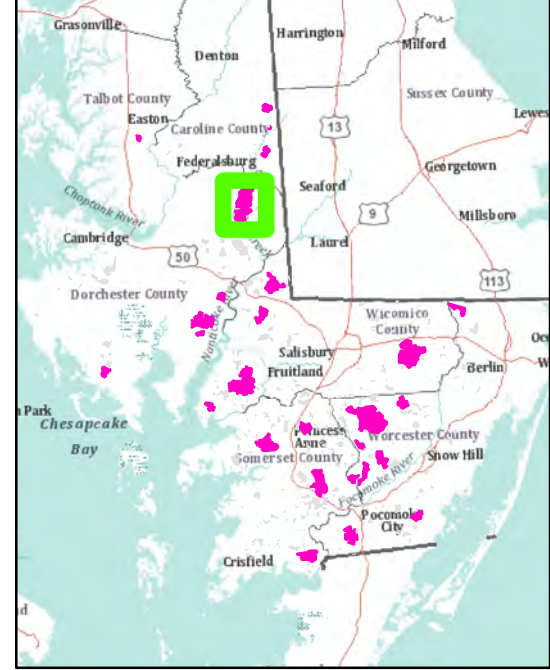

ASC-DNR Forest Service 6/2012

CHESAPEAKE FOREST PUBLIC USE AREAS

D12 - MARSHY HOPE COMPLEX - 3355 ACRES - DORCHESTER COUNTY