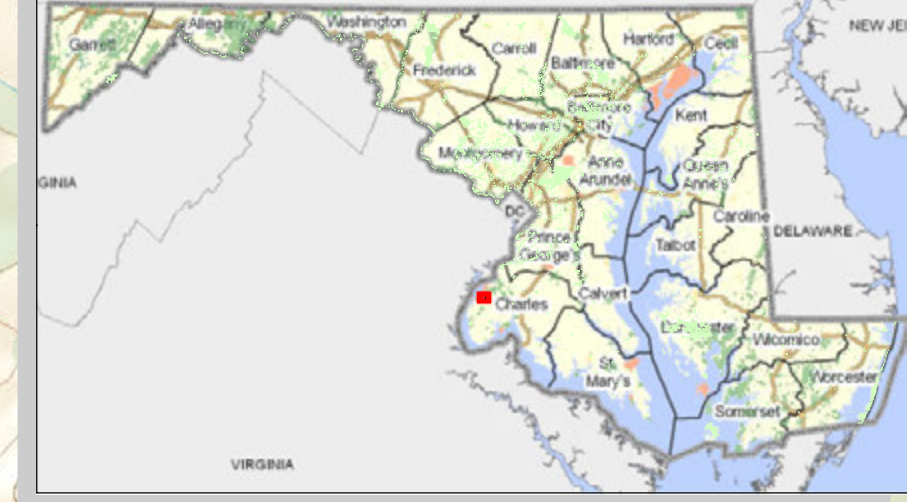

Location of Smallwood State Park

Smallwood State Park

Park Address: 2750 Sweden Point Road
Marbury, MD 20658

- Parking
- Ranger Station
- Boat Ramp
- Restroom
- Park Office
- Fishing
- Camping
- Pavilion
- Marina
- Gate
- Accessible Features

Potomac Heritage National Scenic Trail

Trail (color indicates Blaze)

Park Boundary (Approx.)

Roads (not all shown)

20' Contour Interval (from USGS)

Last Updated Jul 2014
Smallwood State Park website:
<http://www.dnr.state.md.us/publiclands/southern/smallwood.asp>