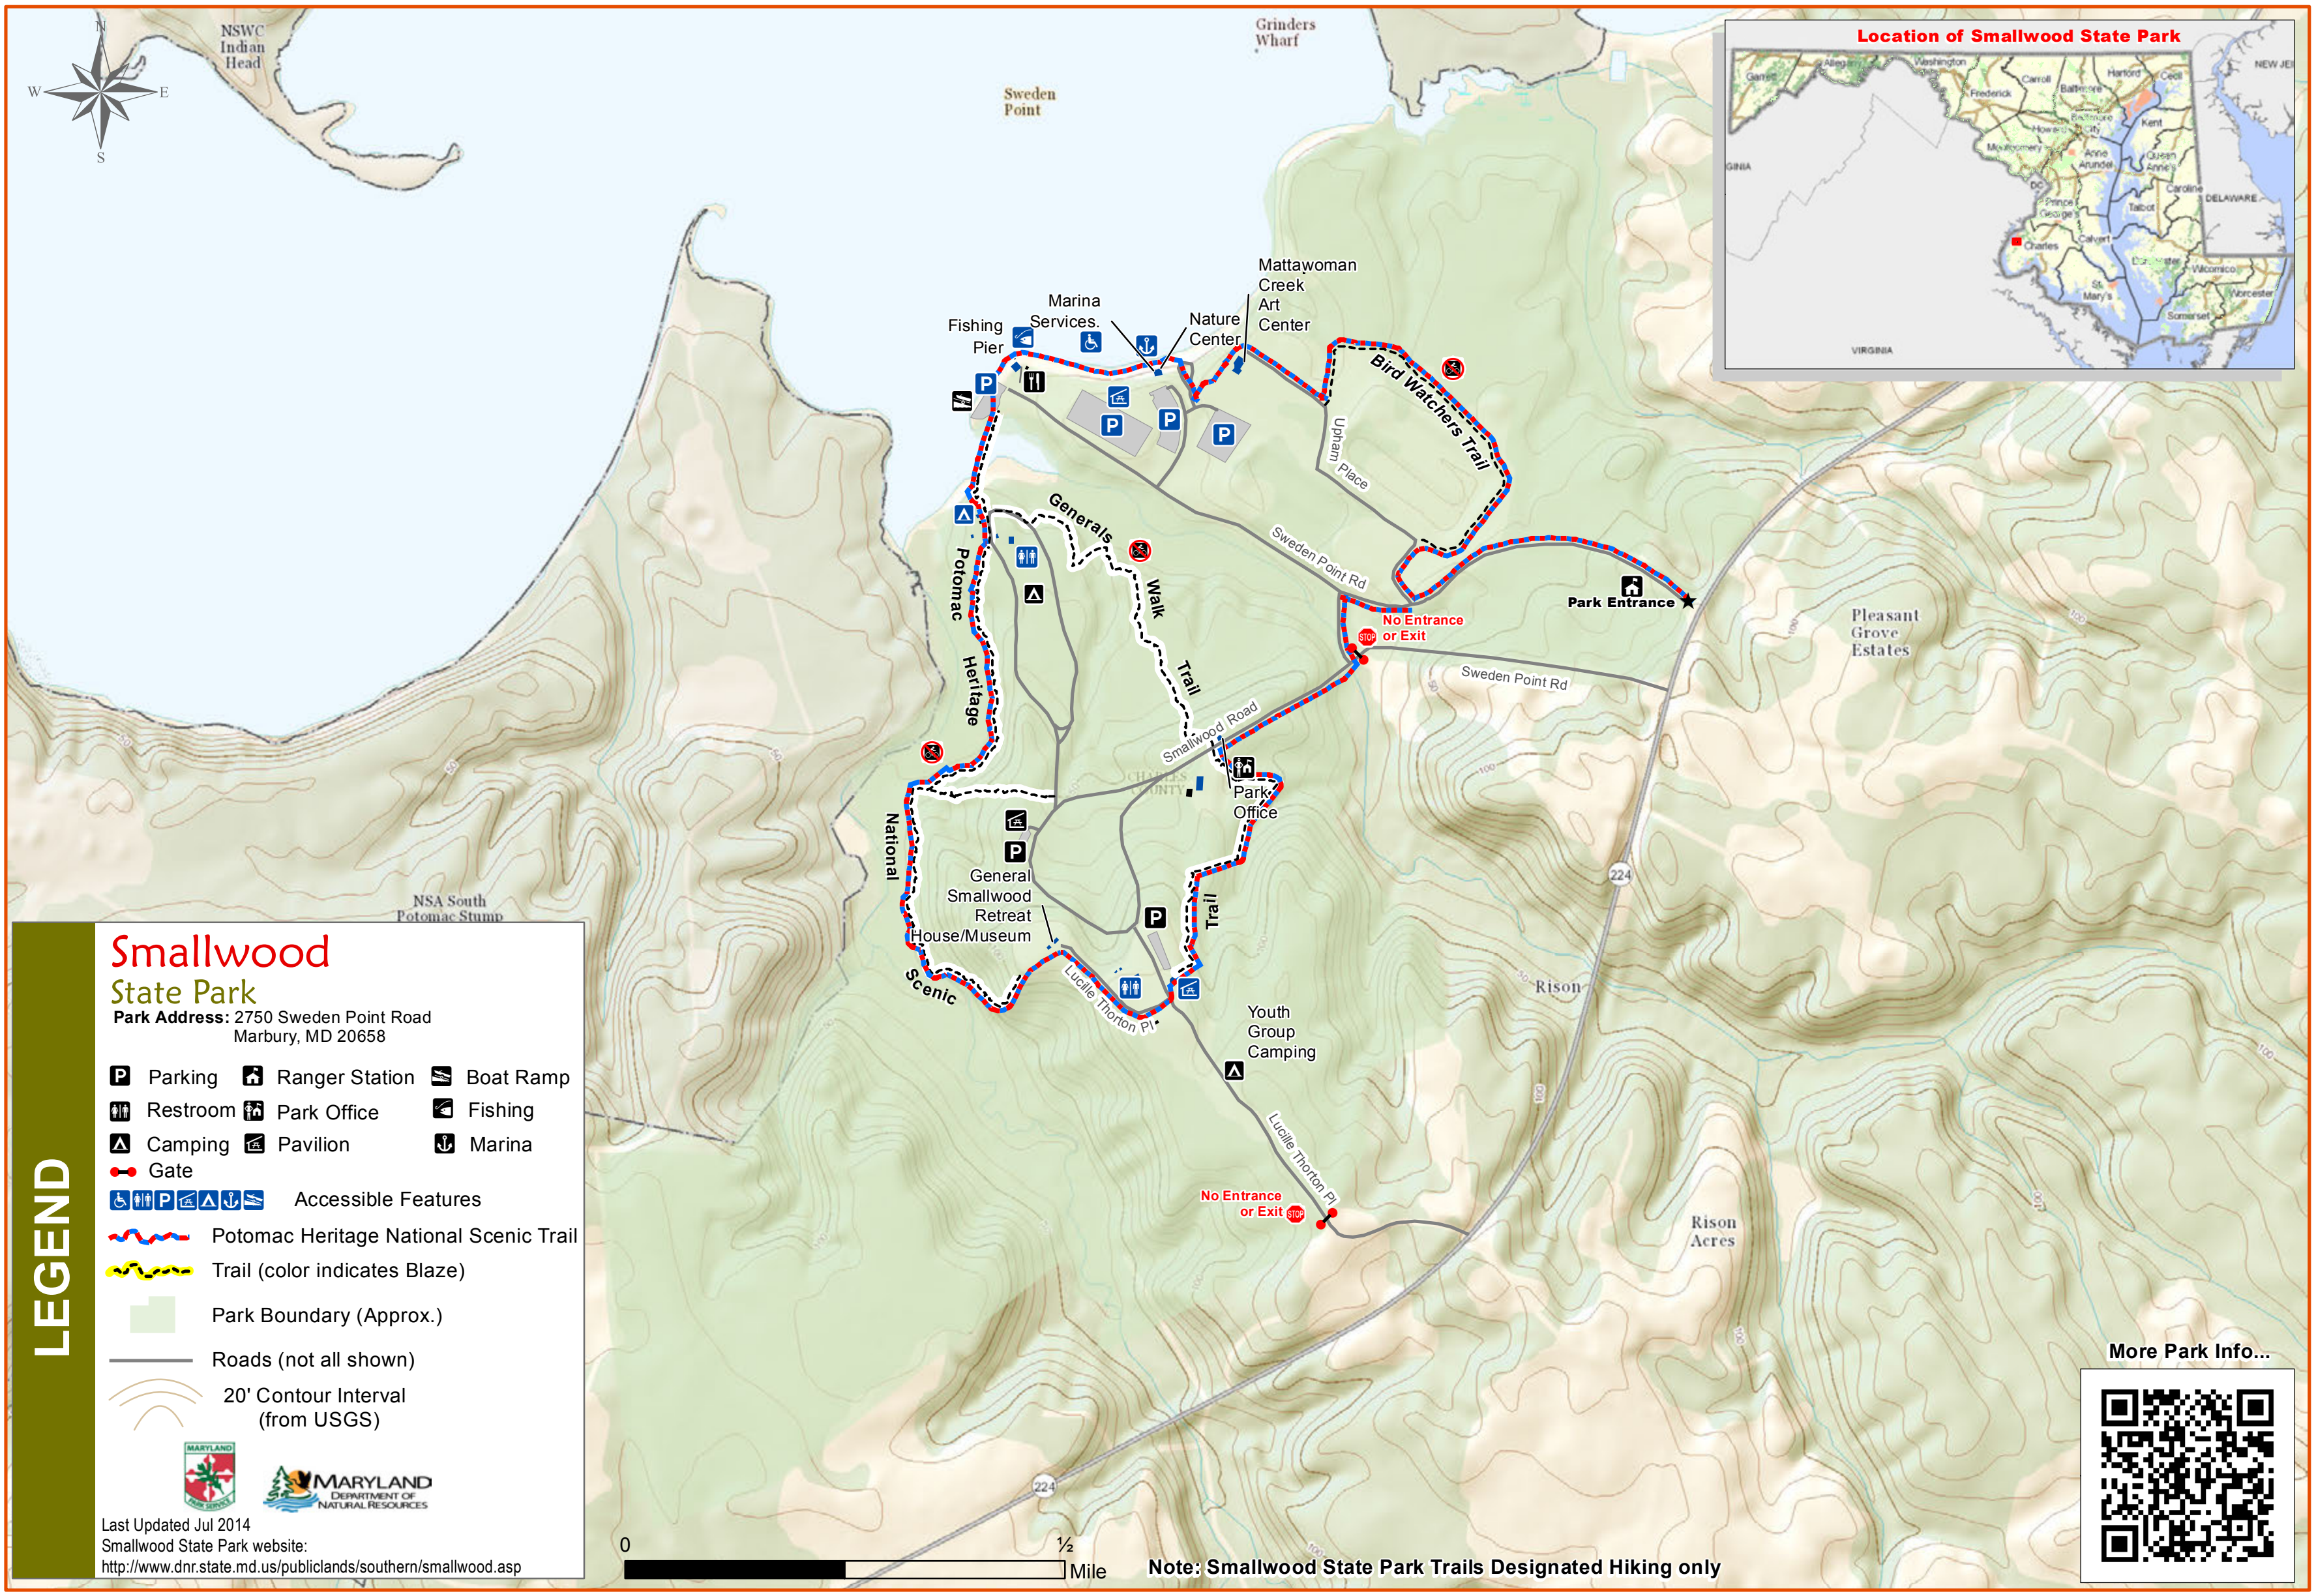

Location of Smallwood State Park

Smallwood State Park

Park Address: 2750 Sweden Point Road
Marbury, MD 20658

- Parking
- Ranger Station
- Boat Ramp
- Restroom
- Park Office
- Fishing
- Camping
- Pavilion
- Marina
- Gate
- Accessible Features

Potomac Heritage National Scenic Trail

Trail (color indicates Blaze)

Park Boundary (Approx.)

Roads (not all shown)

20' Contour Interval (from USGS)

Last Updated Jul 2014
Smallwood State Park website:
<http://www.dnr.state.md.us/publiclands/southern/smallwood.asp>

Note: Smallwood State Park Trails Designated Hiking only

More Park Info...