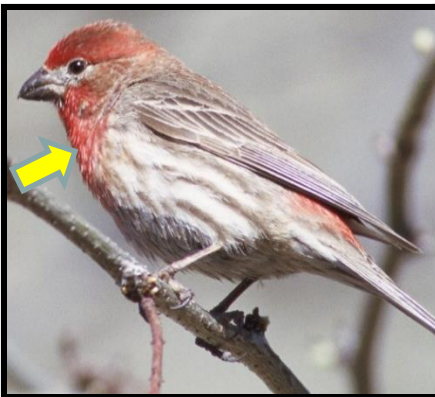

House Finch

by: Dave Menke, USFWS
-Non-native