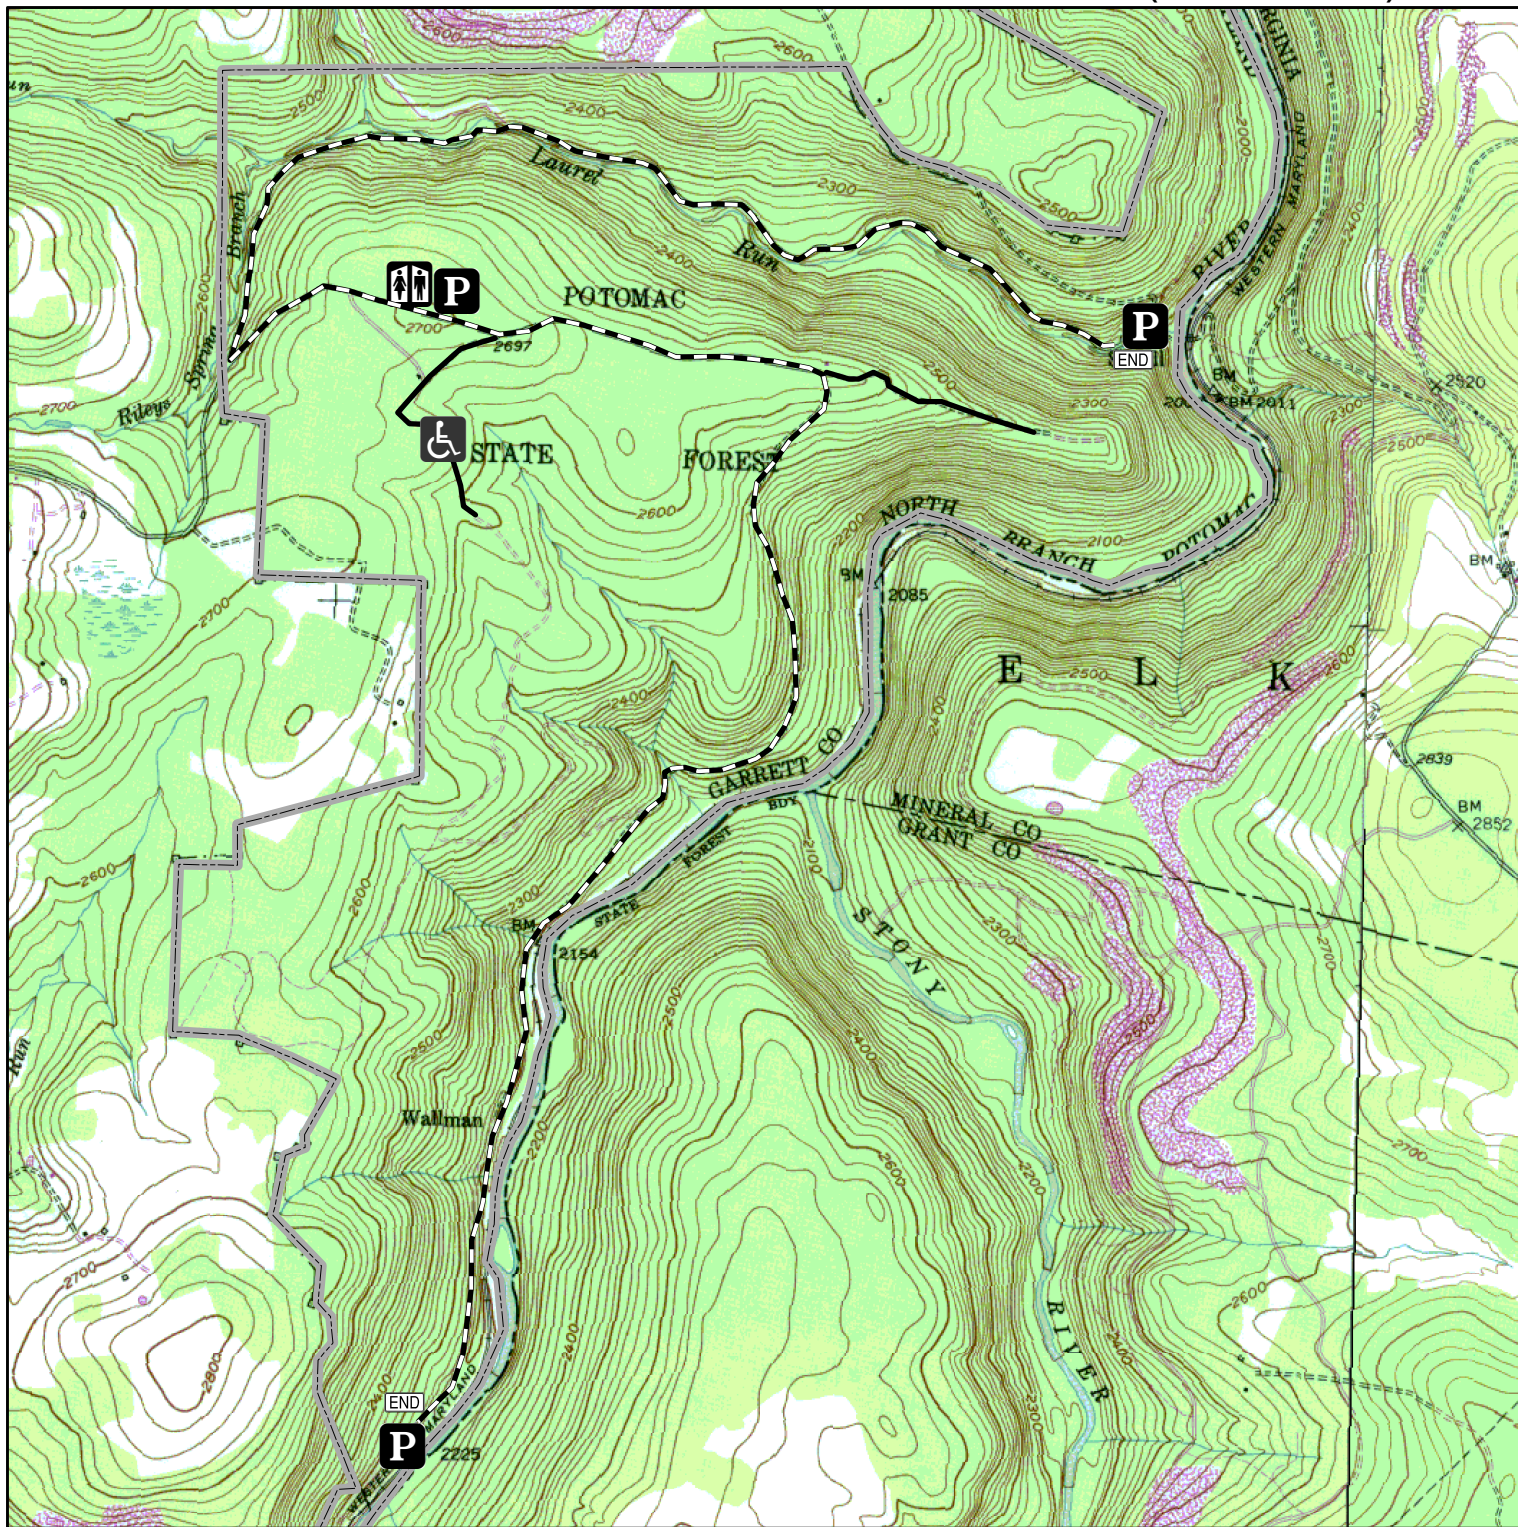

# LAUREL RUN RD/WALLMAN RD/ORV TRAIL (6.3 MILES)

-  State Boundary
-  Designated ORV Trail
-  Forest Road
-  Parking
-  Restroom
-  Disabled Hunter Access  
(Permit Required)
-  End of Trail