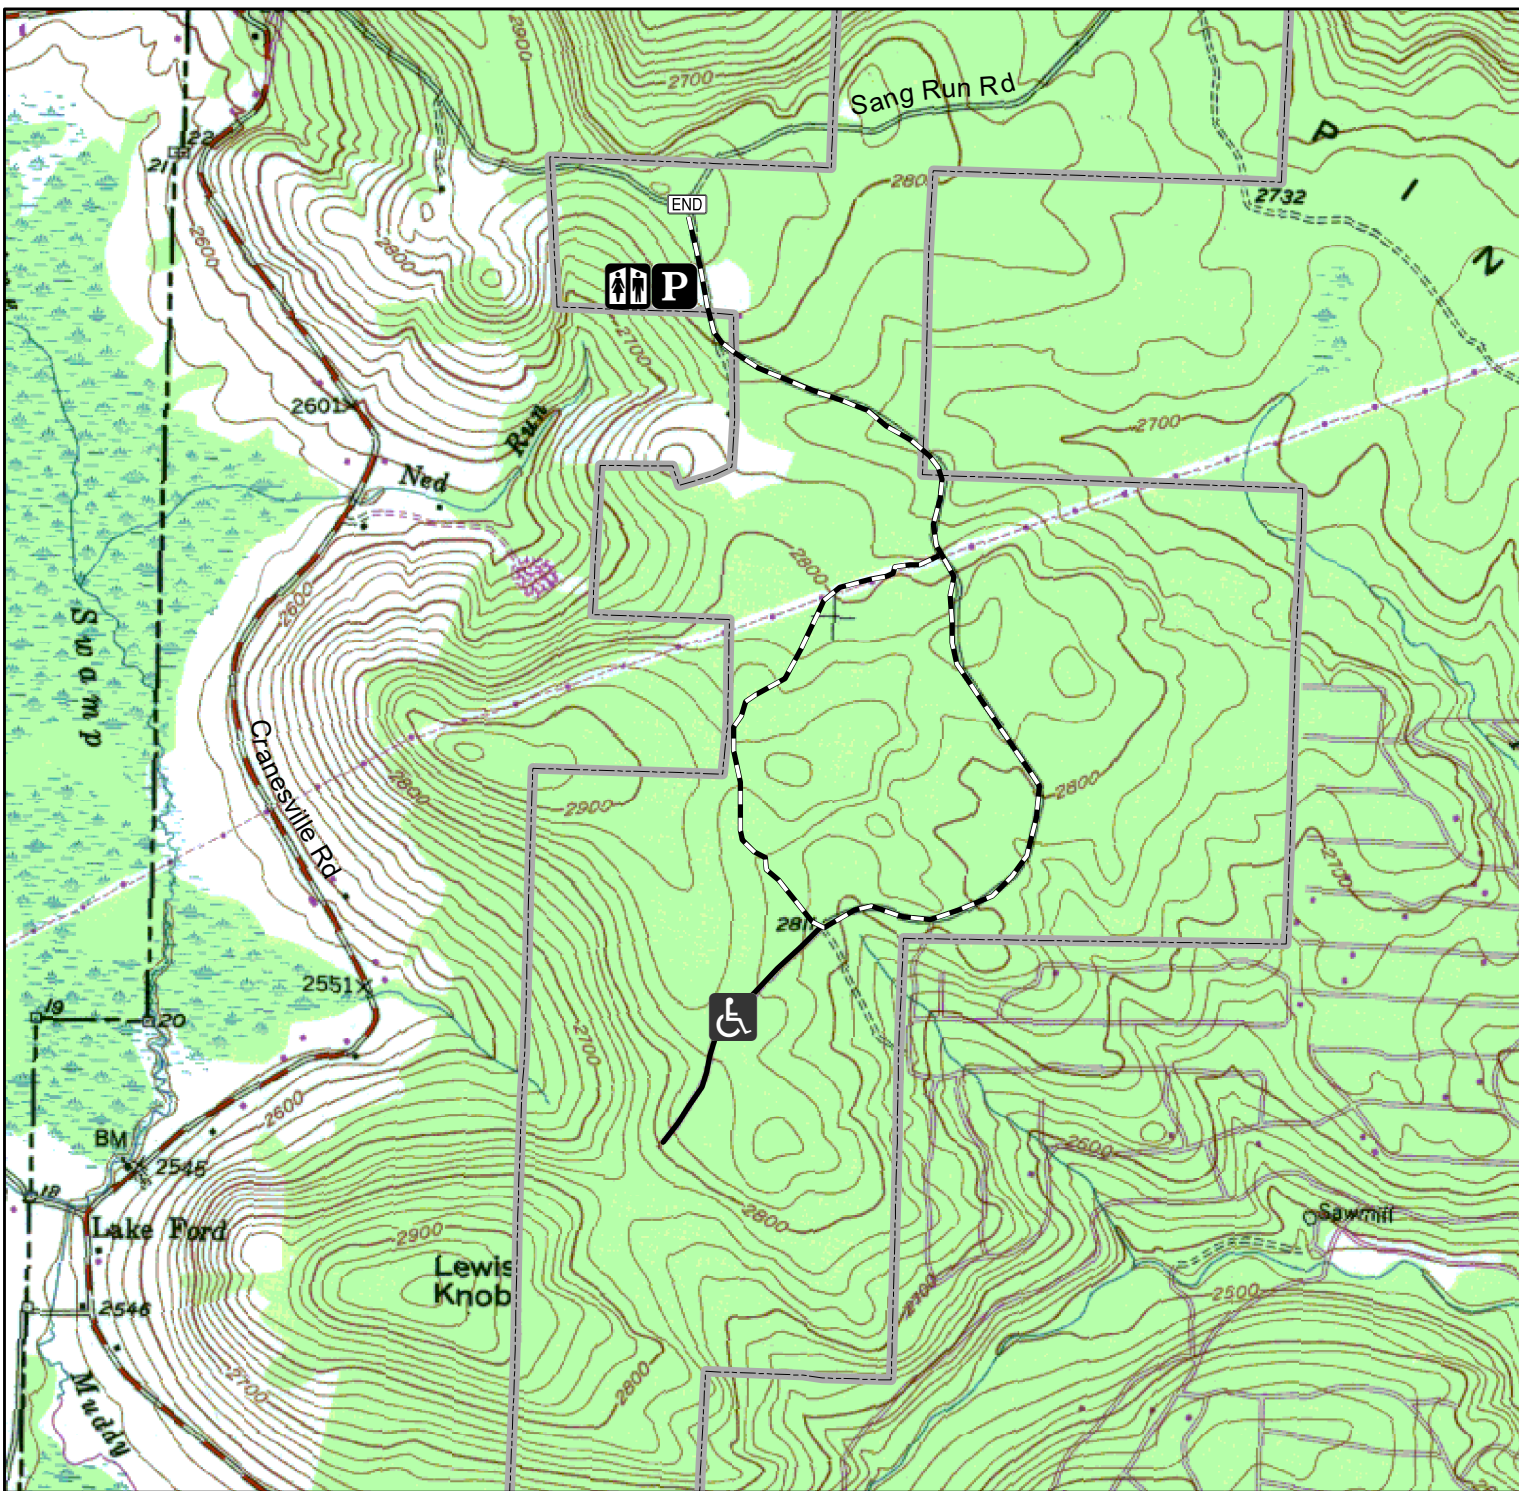

# PINEY MOUNTAIN ROAD/SNOWMOBILE TRAIL (2.5 MILES)

-  State Boundary
-  Designated Snowmobile Trail
-  Forest Road
-  Parking
-  Restroom
-  Disabled Hunter Access  
(Permit Required)
-  End of Trail