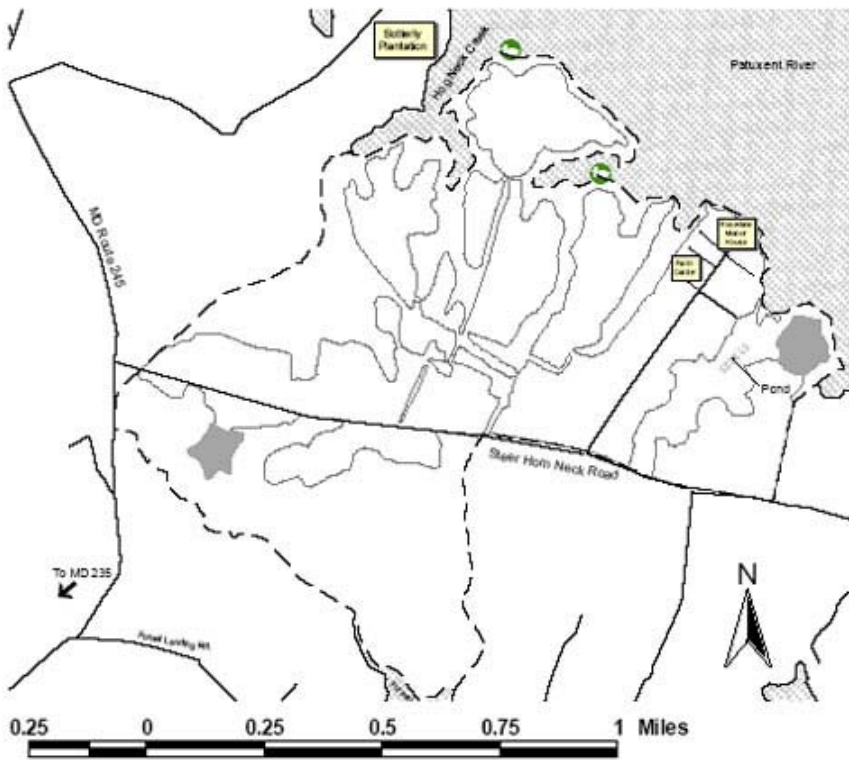

Hunting Map of Greenwell State Park

- Property Boundary
- Roads
- Fields
- Woods
- Reforested Area
- Water
- Waterfowl Blind

- Open for all legal species
- Sign in at the property
- Water Blindsites (2) are first come first serve
- Goose hunting on Wed. & Sat only on 2 field sites
- For more information call: 301-373-2320