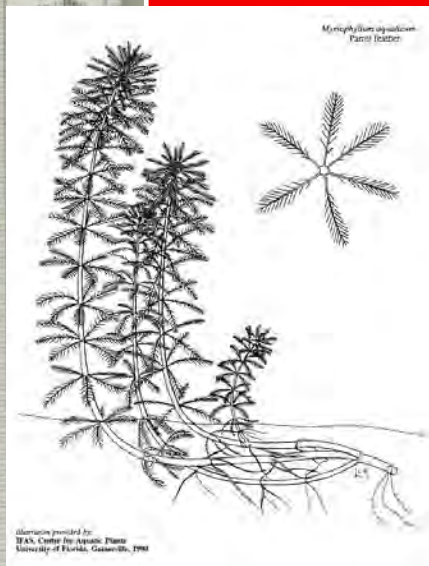

Myriophyllum aquaticum and *spicatum*

All other images from Maryland DNR

Parrot feather

Drawing and image below courtesy of IFAS at <http://plants.ifas.ufl.edu/>