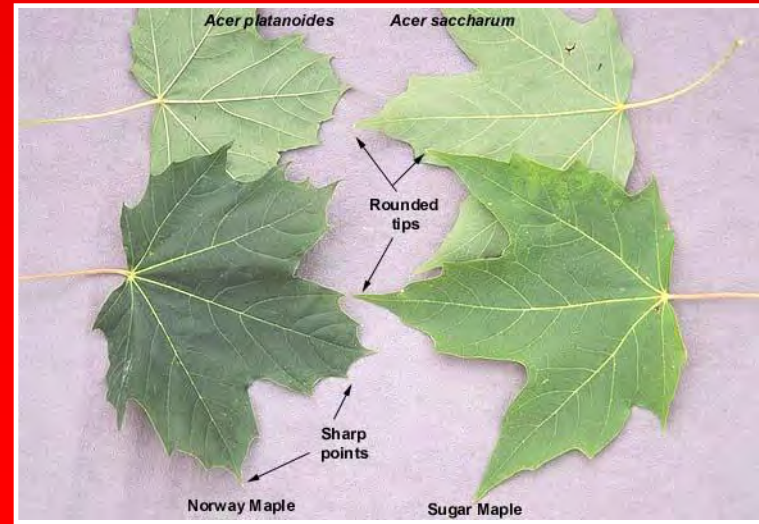

oregonstate.edu/dept/1dplants/images/acpl-sa2.jpg